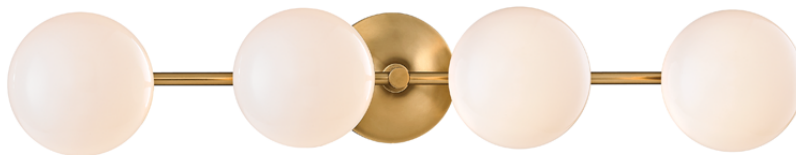

## FINISHES

---

AGED BRASS

## DIMENSIONS

---

Height: 5"  
Width/Diameter: 28.75"  
Canopy/Backplate: 4.5"  
Product Weight: 7lb  
Extension: 7.5"  
Top to Center: 14.25"  
Canopy/Backplate Shape: Round  
Sloped Ceiling Compatible: No  
Living Finish: No  
Uplight Only: No

## Shade

---

Shade 1: Glass  
Shade 1 Finish: Opal Glossy  
Shade 1 Top Width: 1.25"  
Shade 1 Height: 4"  
Replacement Glass Item #(s): GLS-004700