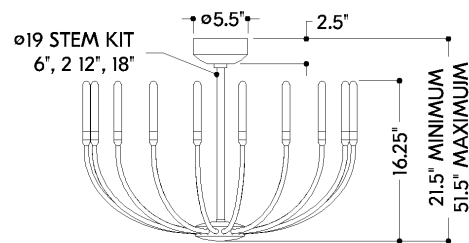

FINISHES

VINTAGE BRASS

DIMENSIONS

Height: 16.25"
Width/Diameter: 28"
Minimum Height: 21.5"
Maximum Height: 51.5"
Canopy/Backplate: 5.5"
Hanging Type: 1-6" / 2-12" / 1-18" Stems
Product Weight: 15.93lb
Canopy/Backplate Shape: Round
Sloped Ceiling Compatible: No
Living Finish: Yes
Uplight Only: No

Shade

Shade 1: Acrylic
Shade 1 Finish: Opal Matte
Shade 1 Top Width: 0.75"
Shade 1 Height: 5.5"

ELECTRICAL

Bulb 1

Bulb Included: N/A
Socket: Integrated LED
Max Wattage: 46
Bulb Quantity: 18
Wire Length: 144"
Cord Type: B & W TEFLON W/ GROUND WIRE
Dimmer Type: ELV, TRIAC, 0-10 VOLT
Gem Box Required (2"x3"): No
Dark Sky: No
CRI: 90
Color Temp.: 2700k
Lumens: 1725
Title 24: No
Field Serviceable: No

SHIPPING

Carton 1: 32" x 32" x 16"
Carton 1 Weight: 25lb
Shipping Method: Ground
Country of Origin: VN

FRONT

BOTTOM