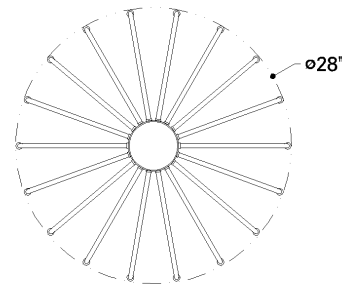

FINISHES

VINTAGE BRASS

DIMENSIONS

Height: 16.25"
Width/Diameter: 28"
Minimum Height: 21.5"
Maximum Height: 51.5"
Canopy/Backplate: 5.5"
Hanging Type: 1-6" / 2-12" / 1-18" Stems
Product Weight: 15.93lb
Canopy/Backplate Shape: Round
Sloped Ceiling Compatible: No
Living Finish: Yes
Uplight Only: No

Shade

Shade 1: Acrylic
Shade 1 Finish: Opal Matte
Shade 1 Top Width: 0.75"
Shade 1 Height: 5.5"

ELECTRICAL

Bulb 1

Bulb Included: N/A
Socket: Integrated LED
Max Wattage: 46
Bulb Quantity: 18
Wire Length: 144"
Cord Type: B & W TEFLON W/ GROUND WIRE
Dimmer Type: ELV, TRIAC, 0-10 VOLT
Gem Box Required (2"x3"): No
Dark Sky: No
CRI: 90
Color Temp.: 2700k
Lumens: 1725
Title 24: No
Field Serviceable: No

SHIPPING

Carton 1: 32" x 32" x 16"
Carton 1 Weight: 25lb
Shipping Method: Ground
Country of Origin: VN

FRONT

BOTTOM