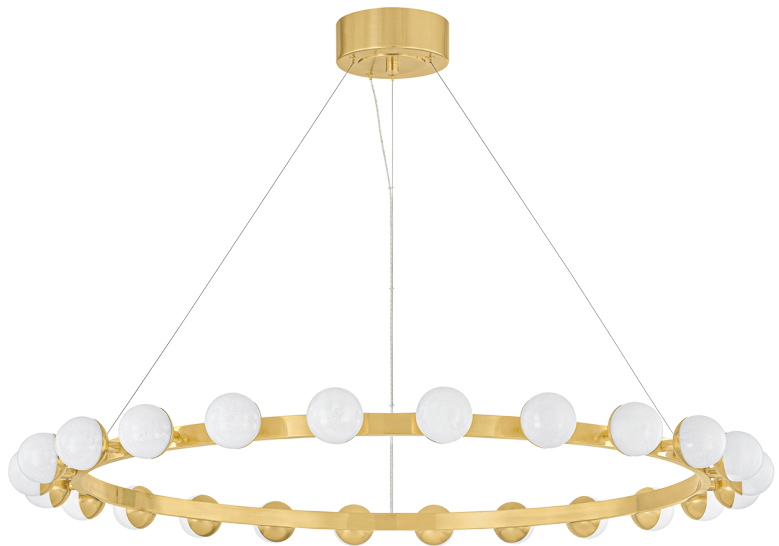

# LINUS

484-45-VB

Elements of repetition and scale are skillfully balanced in the Linus chandelier to create a striking visual impact. Finished in Vintage Brass, the concentric rings that form the framework support a series of globes. Marked by a unique, crackled effect, the antique quality of the White Luna glass adds an air of artistry. What sets this family apart is its versatility: despite the five distinct options, only three rings are used to create an array of configurations.

## FINISHES

VINTAGE BRASS (VB)

## DIMENSIONS

Height: 3"

Width/Diameter: 45.25"

Length: "

Minimum Height: 25"

Maximum Height: 142"

Canopy/Backplate: 7.25"

Hanging Type: 144" Aircraft Cable

## GLASS

Attachment:

Glass 1: Glass

Glass 2: