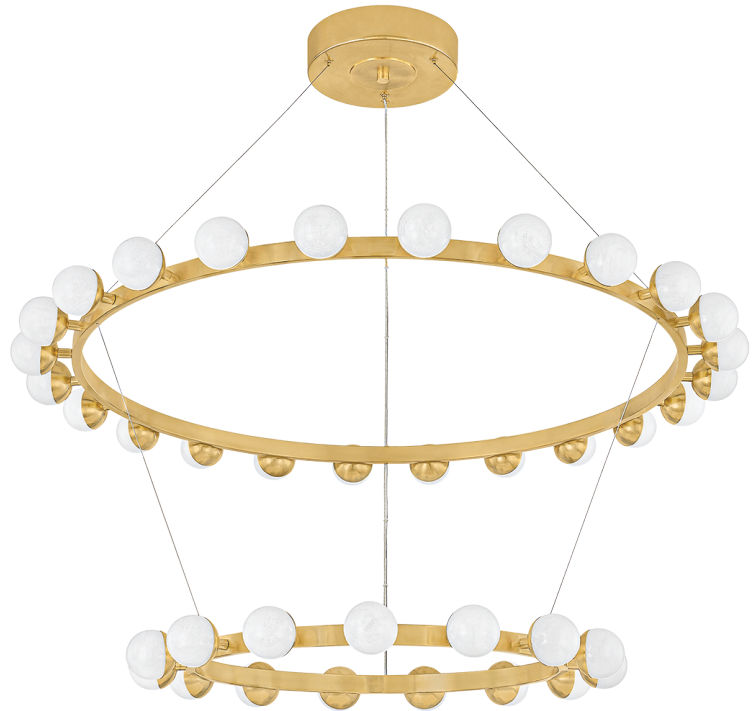

LINUS

484-46-VB

Elements of repetition and scale are skillfully balanced in the Linus chandelier to create a striking visual impact. Finished in Vintage Brass, the concentric rings that form the framework support a series of globes. Marked by a unique, crackled effect, the antique quality of the White Luna glass adds an air of artistry. What sets this family apart is its versatility: despite the five distinct options, only three rings are used to create an array of configurations.

FINISHES

VINTAGE BRASS (VB)

DIMENSIONS

Height: 12.5"

Width/Diameter: 45.25"

Length: "

Minimum Height: 34.5"

Maximum Height: 151.25"

Canopy/Backplate: 10"

Hanging Type: 144" Aircraft Cable

Product Weight: 25.33lb

GLASS

Attachment:

Glass 1: Glass

Glass 2:

LAMPING

Bulb 1

Bulb Included: N/A

Socket: Integrated LED

Bulb: 39 • 86 Watt Max

Voltage: 120-277

UL Rating: ETL Damp

CRI: 90

Color Temp.: 2700k

Lumens: 3850

Title 24: No

Field Serviceable: No