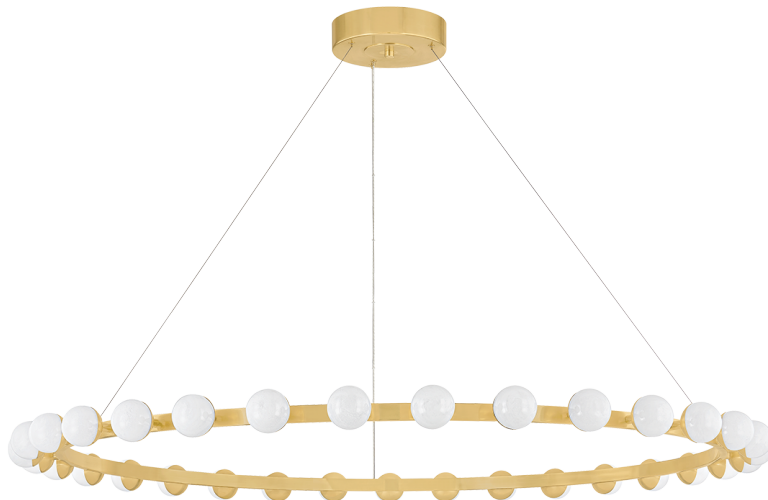

LINUS

484-60-VB

Elements of repetition and scale are skillfully balanced in the Linus chandelier to create a striking visual impact. Finished in Vintage Brass, the concentric rings that form the framework support a series of globes. Marked by a unique, crackled effect, the antique quality of the White Luna glass adds an air of artistry. What sets this family apart is its versatility: despite the five distinct options, only three rings are used to create an array of configurations.

FINISHES

VINTAGE BRASS (VB)

DIMENSIONS

Height: 3"

Width/Diameter: 61"

Length: "

Minimum Height: 33.25"

Maximum Height: 140.75"

Canopy/Backplate: 10"

Hanging Type: 144" Aircraft Cable

Product Weight: 44lb

GLASS

Attachment:

Glass 1: Glass

Glass 2:

LAMPING

Bulb 1

Bulb Included: N/A

Socket: Integrated LED

Bulb: 33 • 83 Watt Max

Voltage: 120-277

UL Rating: ETL Damp

CRI: 90

Color Temp.: 2700k