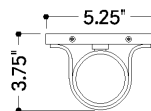

COLRAIN

4841-PN

A contemporary twist on a classic bath sconce, Colrain casts a gentle glow upwards and downwards through its delicate Sfumato glass shades. Whether in a 1 or 2-light configuration, this sconce's simple silhouette has remarkable functionality. Characterized by opaque white ends, the glass shades softly diffuse light while eliminating glare. The frame of Colrain is available in an Aged Brass or Polished Nickel finish.

FINISHES

POLISHED NICKEL

DIMENSIONS

Height: 17.5"

Width/Diameter: 5.25"

Canopy/Backplate: 5.25"

Product Weight: 4.06lb

Extension: 3.75"

Top to Center: 2.75"

Canopy/Backplate Shape: Rectangle

Sloped Ceiling Compatible: No

Living Finish: No

Uplight Only: No

Shade

Shade 1: Glass

Shade 1 Finish: Sfumato

Shade 1 Top Width: 2.75"

Shade 1 Height: 12.5"

ELECTRICAL

Bulb 1

Bulb Included: No

Socket: GU10

Bulb Type: MR16

Max Wattage: 10

Bulb Quantity: 1

Wire Length: 7"

Cord Type: B & W TEFLON W/ GROUND WIRE

Gem Box Required (2"x3"): No

Dark Sky: No

SHIPPING

Carton 1: 20" x 8" x 8"

Carton 1 Weight: 6lb

Shipping Method: Ground

Country of Origin: VN

TOP