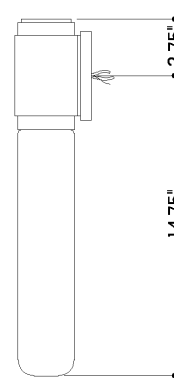

FINISHES

POLISHED NICKEL

DIMENSIONS

Height: 17.5"

Width/Diameter: 5.25"

Canopy/Backplate: 5.25"

Product Weight: 4.06lb

Extension: 3.75"

Shade 1 Top Width: 2.75"

Shade 1 Height: 12.5"

ELECTRICAL

Bulb 1

Bulb Included: No

Socket: GU10

Bulb Type: MR16

Max Wattage: 10

Bulb Quantity: 1

Wire Length: 7"

Cord Type: B & W TEFLON W/ GROUND WIRE

Gem Box Required (2"x3"): No

Dark Sky: No

SHIPPING

Carton 1: 20" x 8" x 8"

Carton 1 Weight: 6lb

Shipping Method: Ground

Country of Origin: VN

TOP

FRONT

SIDE