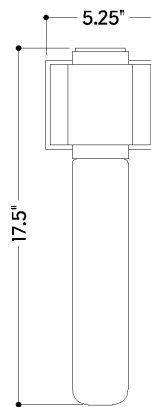

COLRAIN

4841-PN

A contemporary twist on a classic bath sconce, Colrain casts a gentle glow upwards and downwards through its delicate Sfumato glass shades. Whether in a 1 or 2-light configuration, this sconce's simple silhouette has remarkable functionality. Characterized by opaque white ends, the glass shades softly diffuse light while eliminating glare. The frame of Colrain is available in an Aged Brass or Polished Nickel finish.

FINISHES

POLISHED NICKEL

DIMENSIONS

Height: 17.5"

Width/Diameter: 5.25"

Canopy/Backplate: 5.25"

Product Weight: 4.06lb

Extension: 3.75"

Top to Center: 2.75"

Canopy/Backplate Shape: Rectangle

Sloped Ceiling Compatible: No

Living Finish: No

Uplight Only: No

Shade

Shade 1: Glass

Shade 1 Finish: Sfumato

Shade 1 Top Width: 2.75"

Shade 1 Height: 12.5"

ELECTRICAL

Bulb 1

Bulb Included: No

Socket: GU10

Bulb Type: MR16

Max Wattage: 10

Bulb Quantity: 1

Wire Length: 7"

Cord Type: B & W TEFLON W/ GROUND WIRE

Gem Box Required (2"x3"): No

Dark Sky: No

SHIPPING

Carton 1: 20" x 8" x 8"

Carton 1 Weight: 6lb

Shipping Method: Ground

Country of Origin: VN

TOP

FRONT