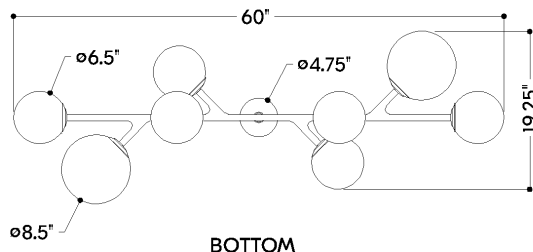

FINISHES

VINTAGE POLISHED BRASS

DIMENSIONS

Height: 13.5"
Width/Diameter: 21.25"
Length: 60"
Minimum Height: 17.25"
Maximum Height: 59.25"
Canopy/Backplate: 4.75"
Hanging Type: 1-6" / 2-12" / 1-18" Stems
Product Weight: 22lb
Canopy/Backplate Shape: Round
Sloped Ceiling Compatible: No
Living Finish: No
Uplight Only: No

Shade

Shade 1: Glass
Shade 1 Finish: Remolino Blanco
Shade 1 Top Width: 6.5"
Shade 1 Height: 6.25"
Shade 2: Glass
Shade 2 Finish: Remolino Blanco
Shade 2 Top Width: 8.5"
Shade 2 Height: 8.25"

ELECTRICAL

Bulb 1

Bulb Included: No
Socket: E12 Candelabra Base
Bulb Type: T8-3.5
Max Wattage: 10
Bulb Quantity: 8
Wire Length: 144"
Cord Type: B & W TEFLON W/ GROUND WIRE
Gem Box Required (2"x3"): No
Dark Sky: No

FRONT

BOTTOM

SHIPPING

Carton 1: 57" x 15" x 22"
Carton 1 Weight: 38lb
Shipping Method: Ground
Country of Origin: VN