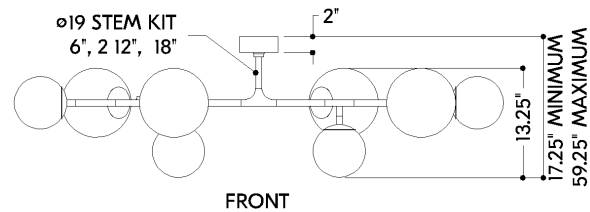

FINISHES

VINTAGE POLISHED BRASS

DIMENSIONS

Height: 13.5"
Width/Diameter: 21.25"
Length: 60"
Minimum Height: 17.25"
Maximum Height: 59.25"
Canopy/Backplate: 4.75"
Hanging Type: 1-6" / 2-12" / 1-18" Stems
Product Weight: 22lb
Canopy/Backplate Shape: Round
Sloped Ceiling Compatible: No
Living Finish: No
Uplight Only: No

Shade

Shade 1: Glass
Shade 1 Finish: Remolino Blanco
Shade 1 Top Width: 6.5"
Shade 1 Height: 6.25"
Shade 2: Glass
Shade 2 Finish: Remolino Blanco
Shade 2 Top Width: 8.5"
Shade 2 Height: 8.25"

ELECTRICAL

Bulb 1

Bulb Included: No
Socket: E12 Candelabra Base
Bulb Type: T8-3.5
Max Wattage: 10
Bulb Quantity: 8
Wire Length: 144"
Cord Type: B & W TEFLON W/ GROUND WIRE
Gem Box Required (2"x3"): No
Dark Sky: No

FRONT

BOTTOM

SHIPPING

Carton 1: 57" x 15" x 22"
Carton 1 Weight: 38lb
Shipping Method: Ground
Country of Origin: VN