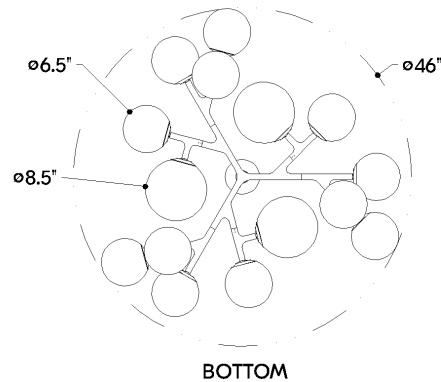

ELECTRICAL

Bulb 1

Bulb Included: No
Socket: E12 Candelabra Base
Bulb Type: T8-3.5
Max Wattage: 10
Bulb Quantity: 15
Wire Length: 144"
Cord Type: B & W TEFLON W/ GROUND WIRE
Gem Box Required (2"x3"): No
Dark Sky: No