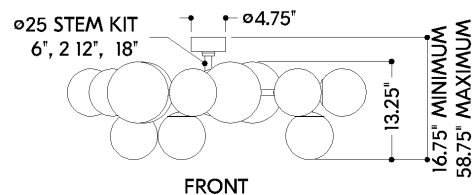

## DIMENSIONS

Height: 12.5"  
Width/Diameter: 46"  
Minimum Height: 16.75"  
Maximum Height: 58.75"  
Canopy/Backplate: 4.75"  
Hanging Type: 1-6" / 2-12" / 1-18" Stems  
Product Weight: 36.3lb  
Canopy/Backplate Shape: Round  
Sloped Ceiling Compatible: No  
Living Finish: No  
Uplight Only: No

## Shade

Shade 1: Glass  
Shade 1 Finish: Remolino Blanco  
Shade 1 Top Width: 6.5"  
Shade 1 Height: 6.25"  
Shade 2: Glass  
Shade 2 Finish: Remolino Blanco  
Shade 2 Top Width: 8.5"  
Shade 2 Height: 8.25"

## SHIPPING

Carton 1: 40" x 38" x 16"  
Carton 1 Weight: 61lb  
Shipping Method: Truck Only  
Country of Origin: VN