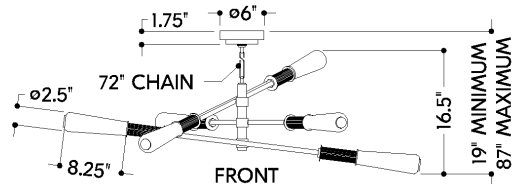

## DIMENSIONS

Height: 13"  
Width/Diameter: 48"  
Minimum Height: 18.5"  
Maximum Height: 87"  
Canopy/Backplate: 6"  
Hanging Type: 72" Chain  
Product Weight: 26.79lb  
Canopy/Backplate Shape: Round  
Sloped Ceiling Compatible: No  
Living Finish: No  
Uplight Only: No

## Shade

Shade 1: Natural Stone  
Shade 1 Finish: Alabaster  
Shade 1 Top Width: 1.75"  
Shade 1 Bottom L/W: 0" / 2.5"  
Shade 1 Height: 8.25"

### Bulb 1

Bulb Included: N/A  
Socket: Integrated LED  
Max Wattage: 28  
Bulb Quantity: 6  
Wire Length: 144"  
Cord Type: SPT-1 SILVER W/ TINNED GROUND WIRE  
Dimmer Type: ELV, TRIAC, 0-10 VOLT  
Gem Box Required (2"x3"): No  
Dark Sky: No  
CRI: 90  
Color Temp.: 2700k  
Lumens: 1875  
Title 24: No  
Field Serviceable: No