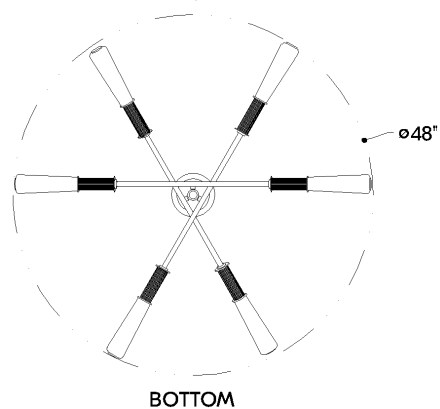

## DIMENSIONS

Height: 13"  
Width/Diameter: 48"  
Minimum Height: 18.5"  
Maximum Height: 87"  
Canopy/Backplate: 6"  
Hanging Type: 72" Chain  
Product Weight: 26.79lb  
Canopy/Backplate Shape: Round  
Sloped Ceiling Compatible: No  
Living Finish: No  
Uplight Only: No

## Shade

Shade 1: Natural Stone  
Shade 1 Finish: Alabaster  
Shade 1 Top Width: 1.75"  
Shade 1 Bottom L/W: 0" / 2.5"  
Shade 1 Height: 8.25"

### Bulb 1

Bulb Included: N/A  
Socket: Integrated LED  
Max Wattage: 28  
Bulb Quantity: 6  
Wire Length: 144"  
Cord Type: SPT-1 SILVER W/ TINNED GROUND WIRE  
Dimmer Type: ELV, TRIAC, 0-10 VOLT  
Gem Box Required (2"x3"): No  
Dark Sky: No  
CRI: 90  
Color Temp.: 2700k  
Lumens: 1875  
Title 24: No  
Field Serviceable: No