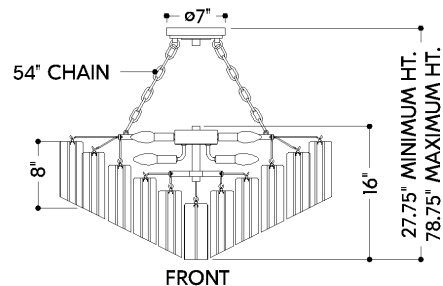

FINISHES

AGED BRASS

DIMENSIONS

Height: 15.75"
Width/Diameter: 33"
Minimum Height: 27.75"
Maximum Height: 78.75"
Canopy/Backplate: 7"
Hanging Type: 54" Chain
Product Weight: 29lb
Canopy/Backplate Shape: Round
Sloped Ceiling Compatible: No
Living Finish: No
Uplight Only: No

Shade

Shade 1: Glass
Shade 1 Finish: Light Bronze Tronchi
Shade 1 Top Width: 2.75"
Shade 1 Height: 8"
Shade 2: Glass
Shade 2 Finish: Light Bronze Tronchi
Shade 2 Top Width: 2.75"
Shade 2 Height: 6.75"

ELECTRICAL

Bulb 1

Bulb Included: No
Socket: E12 Candelabra Base
Bulb Type: B11
Max Wattage: 10
Bulb Quantity: 9
Wire Length: 120"
Cord Type: SPT-1 SILVER W/ TINNED GROUND WIRE
Gem Box Required (2"x3"): No
Dark Sky: No

SHIPPING

Carton 1: 34" x 34" x 17"
Carton 1 Weight: 81lb
Shipping Method: Truck Only
Country of Origin: VN