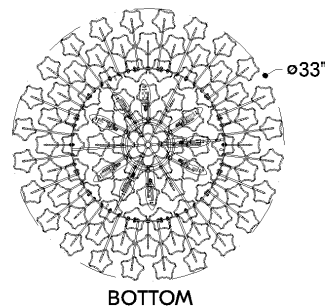

WATERTOWN

4909-AGB

The incredible quantity of layers, lights, and complex glass shapes make Watertown a dramatic showstopper. Inspired by Art Deco aesthetics, this maximalist chandelier features organically shaped Tronchi glass shades with textured cuts. The shades are arranged to form a descending point at the center, reminiscent of water droplets. Watertown is available with 9, 21, or 45 lights.

FINISHES

AGED BRASS

DIMENSIONS

Height: 15.75"
Width/Diameter: 33"
Minimum Height: 27.75"
Maximum Height: 78.75"
Canopy/Backplate: 7"
Hanging Type: 54" Chain
Product Weight: 29lb
Canopy/Backplate Shape: Round
Sloped Ceiling Compatible: No
Living Finish: No
Uplight Only: No

Shade

Shade 1: Glass
Shade 1 Finish: Light Bronze Tronchi
Shade 1 Top Width: 2.75"
Shade 1 Height: 8"
Shade 2: Glass
Shade 2 Finish: Light Bronze Tronchi
Shade 2 Top Width: 2.75"
Shade 2 Height: 6.75"

ELECTRICAL

Bulb 1

Bulb Included: No
Socket: E12 Candelabra Base
Bulb Type: B11
Max Wattage: 10
Bulb Quantity: 9
Wire Length: 120"
Cord Type: SPT-1 SILVER W/ TINNED GROUND WIRE
Gem Box Required (2"x3"): No
Dark Sky: No