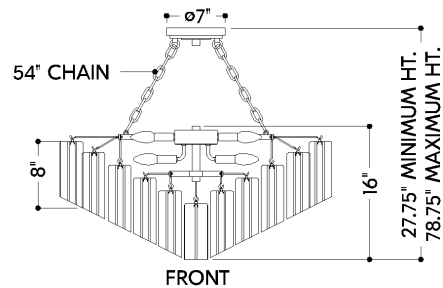

FINISHES

AGED BRASS

DIMENSIONS

Height: 15.75"
Width/Diameter: 33"
Minimum Height: 27.75"
Maximum Height: 78.75"
Canopy/Backplate: 7"
Hanging Type: 54" Chain
Product Weight: 29lb
Canopy/Backplate Shape: Round
Sloped Ceiling Compatible: No
Living Finish: No
Uplight Only: No

Shade

Shade 1: Glass
Shade 1 Finish: Light Bronze Tronchi
Shade 1 Top Width: 2.75"
Shade 1 Height: 8"
Shade 2: Glass
Shade 2 Finish: Light Bronze Tronchi
Shade 2 Top Width: 2.75"
Shade 2 Height: 6.75"

ELECTRICAL

Bulb 1

Bulb Included: No
Socket: E12 Candelabra Base
Bulb Type: B11
Max Wattage: 10
Bulb Quantity: 9
Wire Length: 120"
Cord Type: SPT-1 SILVER W/ TINNED GROUND WIRE
Gem Box Required (2"x3"): No
Dark Sky: No

SHIPPING

Carton 1: 34" x 34" x 17"
Carton 1 Weight: 81lb
Shipping Method: Truck Only
Country of Origin: VN