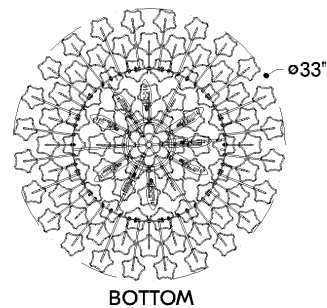

WATERTOWN

4909-AGB

The incredible quantity of layers, lights, and complex glass shapes make Watertown a dramatic showstopper. Inspired by Art Deco aesthetics, this maximalist chandelier features organically shaped Tronchi glass shades with textured cuts. The shades are arranged to form a descending point at the center, reminiscent of water droplets. Watertown is available with 9, 21, or 45 lights.

FINISHES

AGED BRASS

DIMENSIONS

Height: 15.75"
Width/Diameter: 33"
Minimum Height: 27.75"
Maximum Height: 78.75"
Canopy/Backplate: 7"
Hanging Type: 54" Chain
Product Weight: 29lb
Canopy/Backplate Shape: Round
Sloped Ceiling Compatible: No
Living Finish: No
Uplight Only: No

Shade

Shade 1: Glass
Shade 1 Finish: Light Bronze Tronchi
Shade 1 Top Width: 2.75"
Shade 1 Height: 8"
Shade 2: Glass
Shade 2 Finish: Light Bronze Tronchi
Shade 2 Top Width: 2.75"
Shade 2 Height: 6.75"

ELECTRICAL

Bulb 1

Bulb Included: No
Socket: E12 Candelabra Base
Bulb Type: B11
Max Wattage: 10
Bulb Quantity: 9
Wire Length: 120"
Cord Type: SPT-1 SILVER W/ TINNED GROUND WIRE
Gem Box Required (2"x3"): No
Dark Sky: No