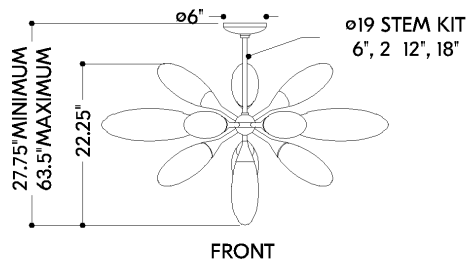

CORDOBA

497-40-VB

FINISHES

VINTAGE BRASS

DIMENSIONS

Height: 22.25"
Width/Diameter: 39.5"
Minimum Height: 27.75"
Maximum Height: 63.5"
Canopy/Backplate: 6"
Hanging Type: 1-6" / 2-12" / 1-18" Stems
Product Weight: 26.29lb
Canopy/Backplate Shape: Round
Sloped Ceiling Compatible: No
Living Finish: Yes
Uplight Only: No

Shade

Shade 1: Glass
Shade 1 Finish: Seeded Light Bronze
Shade 1 Top Width: 3.75"
Shade 1 Height: 9"
Shade 2: Glass
Shade 2 Finish: Seeded Light Bronze
Shade 2 Top Width: 4.5"
Shade 2 Height: 13"

ELECTRICAL

Bulb 1

Bulb Included: No
Socket: E12 Candelabra Base
Bulb Type: B11
Max Wattage: 10
Bulb Quantity: 13
Wire Length: 144"
Cord Type: B & W TEFLON W/ GROUND WIRE
Gem Box Required (2"x3"): No
Dark Sky: No

SHIPPING

Carton 1: 28" x 28" x 29"
Carton 1 Weight: 36lb
Shipping Method: Truck Only
Country of Origin: VN