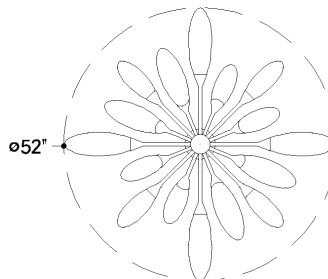

CORDOBA

497-52-VB

FINISHES

VINTAGE BRASS

DIMENSIONS

Height: 25.75"
Width/Diameter: 52"
Minimum Height: 34"
Maximum Height: 63.75"
Canopy/Backplate: 6"
Hanging Type: 1-6" / 2-12" / 1-18" Stems
Product Weight: 42.24lb
Canopy/Backplate Shape: Round
Sloped Ceiling Compatible: No
Living Finish: Yes
Uplight Only: No

Shade

Shade 1: Glass
Shade 1 Finish: Seeded Light Bronze
Shade 1 Top Width: 3.75"
Shade 1 Height: 9"
Shade 2: Glass
Shade 2 Finish: Seeded Light Bronze
Shade 2 Top Width: 4.5"
Shade 2 Height: 13"

ELECTRICAL

Bulb 1

Bulb Included: No
Socket: E12 Candelabra Base
Bulb Type: B11
Max Wattage: 10
Bulb Quantity: 17
Wire Length: 144"
Cord Type: B & W TEFLON W/ GROUND WIRE
Gem Box Required (2"x3"): No
Dark Sky: No

SHIPPING

Carton 1: 33" x 33" x 22"
Carton 1 Weight: 56lb
Shipping Method: Truck Only
Country of Origin: VN

FRONT