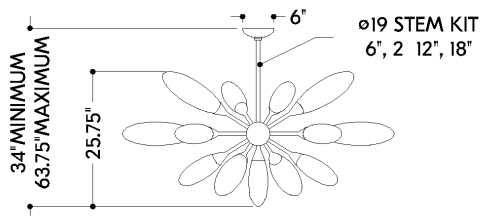

CORDOBA

497-52-VB

FINISHES

VINTAGE BRASS

DIMENSIONS

Height: 25.75"
Width/Diameter: 52"
Minimum Height: 34"
Maximum Height: 63.75"
Canopy/Backplate: 6"
Hanging Type: 1-6" / 2-12" / 1-18" Stems
Product Weight: 42.24lb
Canopy/Backplate Shape: Round
Sloped Ceiling Compatible: No
Living Finish: Yes
Uplight Only: No

Shade

Shade 1: Glass
Shade 1 Finish: Seeded Light Bronze
Shade 1 Top Width: 3.75"
Shade 1 Height: 9"
Shade 2: Glass
Shade 2 Finish: Seeded Light Bronze
Shade 2 Top Width: 4.5"
Shade 2 Height: 13"

ELECTRICAL

Bulb 1

Bulb Included: No
Socket: E12 Candelabra Base
Bulb Type: B11
Max Wattage: 10
Bulb Quantity: 17
Wire Length: 144"
Cord Type: B & W TEFLON W/ GROUND WIRE
Gem Box Required (2"x3"): No
Dark Sky: No

SHIPPING

Carton 1: 33" x 33" x 22"
Carton 1 Weight: 56lb
Shipping Method: Truck Only
Country of Origin: VN

BOTTOM

FRONT