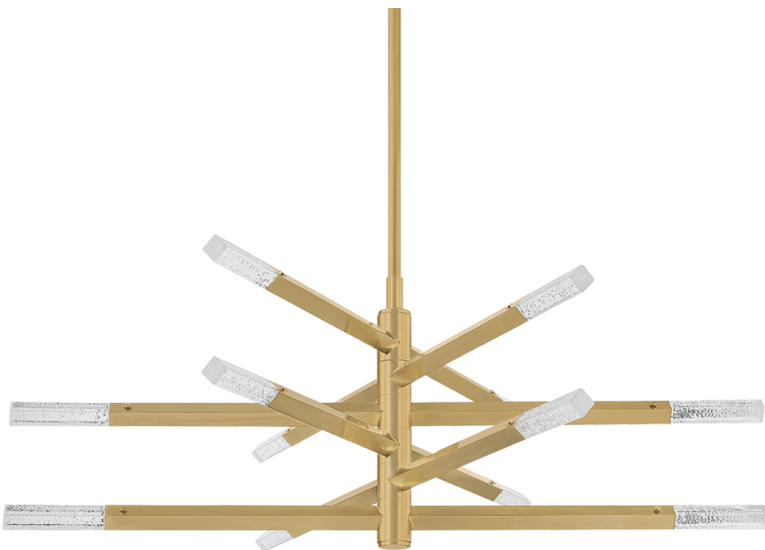

STRASBOURG

501-42-VB

FINISHES

VINTAGE BRASS

DIMENSIONS

Height: 14.25"
Width/Diameter: 42"
Minimum Height: 20.5"
Maximum Height: 62.5"
Canopy/Backplate: 5.5"
Hanging Type: 1-6" / 2-12" / 1-18" Stems
Product Weight: 22.2264lb
Canopy/Backplate Shape: Round
Sloped Ceiling Compatible: No
Living Finish: Yes
Uplight Only: No

Shade

Shade 1: Glass
Shade 1 Finish: Clear Seeded
Shade 1 Top Length: 1"
Shade 1 Top Width: 1"
Shade 1 Height: 7"

ELECTRICAL

Bulb 1

Bulb Included: N/A
Socket: Integrated LED
Bulb Type: LED
Max Wattage: 40
Bulb Quantity: 12
Wire Length: 144"
Cord Type: B & W TEFLON W/ GROUND WIRE
Dimmer Type: TRIAC, 0-10 VOLT
Gem Box Required (2"x3"): No
Dark Sky: No
CRI: 90
Color Temp.: 2700k
Lumens: 950
Title 24: No
Field Serviceable: Yes

SHIPPING

Carton 1: 37" x 20" x 7"
Carton 1 Weight: 29lb
Shipping Method: Ground
Country of Origin: VN