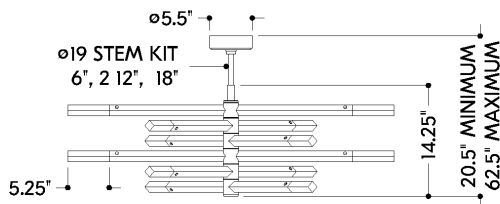

STRASBOURG

501-42-VB

FINISHES

VINTAGE BRASS

DIMENSIONS

Height: 14.25"
Width/Diameter: 42"
Minimum Height: 20.5"
Maximum Height: 62.5"
Canopy/Backplate: 5.5"
Hanging Type: 1-6" / 2-12" / 1-18" Stems
Product Weight: 22.2264lb
Canopy/Backplate Shape: Round
Sloped Ceiling Compatible: No
Living Finish: Yes
Uplight Only: No

Shade

Shade 1: Glass
Shade 1 Finish: Clear Seeded
Shade 1 Top Length: 1"
Shade 1 Top Width: 1"
Shade 1 Height: 7"

ELECTRICAL

Bulb 1

Bulb Included: N/A
Socket: Integrated LED
Bulb Type: LED
Max Wattage: 40
Bulb Quantity: 12
Wire Length: 144"
Cord Type: B & W TEFLON W/ GROUND WIRE
Dimmer Type: TRIAC, 0-10 VOLT
Gem Box Required (2"x3"): No
Dark Sky: No
CRI: 90
Color Temp.: 2700k
Lumens: 950
Title 24: No
Field Serviceable: Yes

SHIPPING

Carton 1: 37" x 20" x 7"
Carton 1 Weight: 29lb
Shipping Method: Ground
Country of Origin: VN