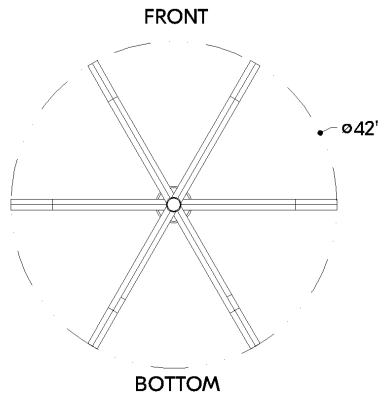

STRASBOURG

501-42-VB

FINISHES

VINTAGE BRASS

DIMENSIONS

Height: 14.25"
Width/Diameter: 42"
Minimum Height: 20.5"
Maximum Height: 62.5"
Canopy/Backplate: 5.5"
Hanging Type: 1-6" / 2-12" / 1-18" Stems
Product Weight: 22.2264lb
Canopy/Backplate Shape: Round
Sloped Ceiling Compatible: No
Living Finish: Yes
Uplight Only: No

Shade

Shade 1: Glass
Shade 1 Finish: Clear Seeded
Shade 1 Top Length: 1"
Shade 1 Top Width: 1"
Shade 1 Height: 7"

ELECTRICAL

Bulb 1

Bulb Included: N/A
Socket: Integrated LED
Bulb Type: LED
Max Wattage: 40
Bulb Quantity: 12
Wire Length: 144"
Cord Type: B & W TEFLON W/ GROUND WIRE
Dimmer Type: TRIAC, 0-10 VOLT
Gem Box Required (2"x3"): No
Dark Sky: No
CRI: 90
Color Temp.: 2700k
Lumens: 950
Title 24: No
Field Serviceable: Yes

SHIPPING

Carton 1: 37" x 20" x 7"
Carton 1 Weight: 29lb
Shipping Method: Ground
Country of Origin: VN