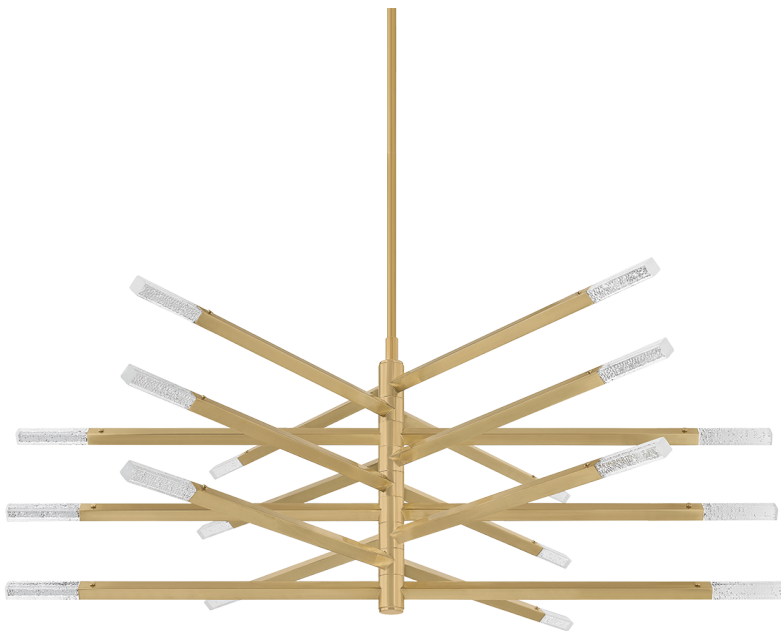

STRASBOURG

501-56-VB

FINISHES

VINTAGE BRASS

DIMENSIONS

Height: 20.25"
Width/Diameter: 56"
Minimum Height: 26.5"
Maximum Height: 68"
Canopy/Backplate: 6.5"
Hanging Type: 1-6" / 2-12" / 1-18" Stems
Product Weight: 41.454lb
Canopy/Backplate Shape: Round
Sloped Ceiling Compatible: No
Living Finish: Yes
Uplight Only: No

Shade

Shade 1: Glass
Shade 1 Finish: Clear Seeded
Shade 1 Top Length: 1"
Shade 1 Top Width: 1"
Shade 1 Height: 7"

ELECTRICAL

Bulb 1

Bulb Included: N/A
Socket: Integrated LED
Bulb Type: LED
Max Wattage: 59
Bulb Quantity: 18
Wire Length: 144"
Cord Type: B & W TEFLON W/ GROUND WIRE
Dimmer Type: TRIAC, 0-10 VOLT
Gem Box Required (2"x3"): No
Dark Sky: No
CRI: 90
Color Temp.: 2700k
Lumens: 1075
Title 24: No
Field Serviceable: Yes

SHIPPING

Carton 1: 52" x 26" x 7"
Carton 1 Weight: 58lb
Shipping Method: Ground
Country of Origin: VN