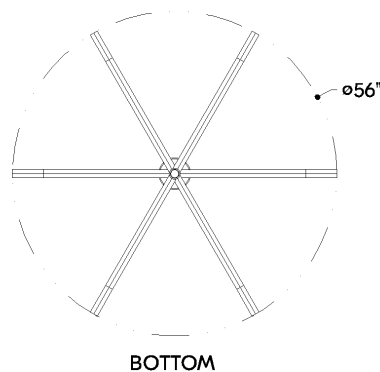

STRASBOURG

501-56-VB

FINISHES

VINTAGE BRASS

DIMENSIONS

Height: 20.25"
Width/Diameter: 56"
Minimum Height: 26.5"
Maximum Height: 68"
Canopy/Backplate: 6.5"
Hanging Type: 1-6" / 2-12" / 1-18" Stems
Product Weight: 41.454lb
Canopy/Backplate Shape: Round
Sloped Ceiling Compatible: No
Living Finish: Yes
Uplight Only: No

Shade

Shade 1: Glass
Shade 1 Finish: Clear Seeded
Shade 1 Top Length: 1"
Shade 1 Top Width: 1"
Shade 1 Height: 7"

ELECTRICAL

Bulb 1

Bulb Included: N/A
Socket: Integrated LED
Bulb Type: LED
Max Wattage: 59
Bulb Quantity: 18
Wire Length: 144"
Cord Type: B & W TEFLON W/ GROUND WIRE
Dimmer Type: TRIAC, 0-10 VOLT
Gem Box Required (2"x3"): No
Dark Sky: No
CRI: 90
Color Temp.: 2700k
Lumens: 1075
Title 24: No
Field Serviceable: Yes

SHIPPING

Carton 1: 52" x 26" x 7"
Carton 1 Weight: 58lb
Shipping Method: Ground
Country of Origin: VN