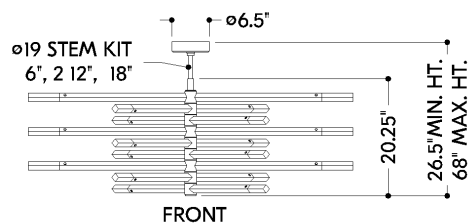

STRASBOURG

501-56-VB

FINISHES

VINTAGE BRASS

DIMENSIONS

Height: 20.25"
Width/Diameter: 56"
Minimum Height: 26.5"
Maximum Height: 68"
Canopy/Backplate: 6.5"
Hanging Type: 1-6" / 2-12" / 1-18" Stems
Product Weight: 41.454lb
Canopy/Backplate Shape: Round
Sloped Ceiling Compatible: No
Living Finish: Yes
Uplight Only: No

Shade

Shade 1: Glass
Shade 1 Finish: Clear Seeded
Shade 1 Top Length: 1"
Shade 1 Top Width: 1"
Shade 1 Height: 7"

ELECTRICAL

Bulb 1

Bulb Included: N/A
Socket: Integrated LED
Bulb Type: LED
Max Wattage: 59
Bulb Quantity: 18
Wire Length: 144"
Cord Type: B & W TEFLON W/ GROUND WIRE
Dimmer Type: TRIAC, 0-10 VOLT
Gem Box Required (2"x3"): No
Dark Sky: No
CRI: 90
Color Temp.: 2700k
Lumens: 1075
Title 24: No
Field Serviceable: Yes

SHIPPING

Carton 1: 52" x 26" x 7"
Carton 1 Weight: 58lb
Shipping Method: Ground
Country of Origin: VN