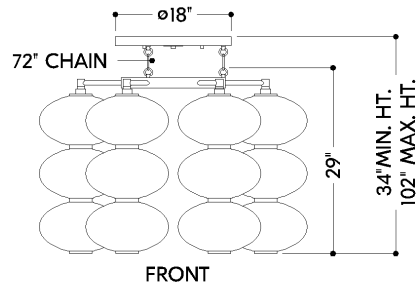

TOULOUSE

504-42-VB

FINISHES

VINTAGE BRASS

DIMENSIONS

Height: 29"
Width/Diameter: 42"
Minimum Height: 34"
Maximum Height: 102"
Canopy/Backplate: 18"
Hanging Type: 72" Chain
Product Weight: 88.0457lb
Canopy/Backplate Shape: Round
Sloped Ceiling Compatible: No
Living Finish: Yes
Uplight Only: No

Shade

Shade 1: Glass
Shade 1 Finish: Plated Bronze Optic
Shade 1 Top Width: 13"
Shade 1 Height: 7.75"
Shade 2: Glass
Shade 2 Finish: Opal Glossy
Shade 2 Top Width: 2.25"
Shade 2 Height: 24.25"

ELECTRICAL

Bulb 1

Bulb Included: N/A
Socket: Integrated LED
Bulb Type: LED
Max Wattage: 44
Bulb Quantity: 6
Wire Length: 144"
Cord Type: SPT-1 SILVER W/ TINNED GROUND WIRE
Dimmer Type: TRIAC, 0-10 VOLT
Gem Box Required (2"x3"): No
Dark Sky: No
CRI: 90
Color Temp.: 2700k
Lumens: 1875
Title 24: No
Field Serviceable: Yes

SHIPPING

Carton 1: 44" x 30" x 38"
Carton 1 Weight: 121lb
Shipping Method: Truck Only
Country of Origin: VN