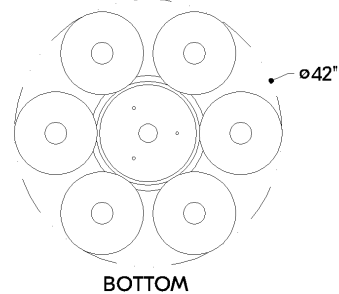

TOULOUSE

504-42-VB

FINISHES

VINTAGE BRASS

DIMENSIONS

Height: 29"
Width/Diameter: 42"
Minimum Height: 34"
Maximum Height: 102"
Canopy/Backplate: 18"
Hanging Type: 72" Chain
Product Weight: 88.0457lb
Canopy/Backplate Shape: Round
Sloped Ceiling Compatible: No
Living Finish: Yes
Uplight Only: No

Shade

Shade 1: Glass
Shade 1 Finish: Plated Bronze Optic
Shade 1 Top Width: 13"
Shade 1 Height: 7.75"
Shade 2: Glass
Shade 2 Finish: Opal Glossy
Shade 2 Top Width: 2.25"
Shade 2 Height: 24.25"

ELECTRICAL

Bulb 1

Bulb Included: N/A
Socket: Integrated LED
Bulb Type: LED
Max Wattage: 44
Bulb Quantity: 6
Wire Length: 144"
Cord Type: SPT-1 SILVER W/ TINNED GROUND WIRE
Dimmer Type: TRIAC, 0-10 VOLT
Gem Box Required (2"x3"): No
Dark Sky: No
CRI: 90
Color Temp.: 2700k
Lumens: 1875
Title 24: No
Field Serviceable: Yes

SHIPPING

Carton 1: 44" x 30" x 38"
Carton 1 Weight: 121lb
Shipping Method: Truck Only
Country of Origin: VN