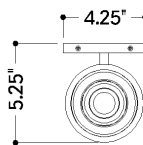

GRANADA

505-01-VPB

FINISHES

VINTAGE POLISHED BRASS

DIMENSIONS / SPECS

Height: 14.75"
Width/Diameter: 4.25"
Canopy/Backplate: 4.25"
Product Weight: 4.62lb
Extension: 5.25"
Top to Center: 12.75"
Canopy/Backplate Shape: Rectangle
Sloped Ceiling Compatible: Yes
Living Finish: No
Uplight Only: No

Shade 1: Glass
Shade 1 Finish: Plated Bronze Optic
Shade 1 Top Width: 3.5"
Shade 1 Height: 12.5"
Shade 2: Glass
Shade 2 Finish: Etched Matte
Shade 2 Top Width: 2.25"
Shade 2 Height: 8.5"

ELECTRICAL

Bulb 1

Bulb Included: No
Socket: E26 Medium Base
Bulb Type: T10-5.5
Max Wattage: 10
Bulb Quantity: 1
Wire Length: 7"
Cord Type: SPT-1 SILVER W/ TINNED GROUND
WIRE
Gem Box Required (2"x3"): No
Dark Sky: No

SHIPPING

Carton 1: 17" x 12" x 13"
Carton 1 Weight: 7lb
Shipping Method: Ground
Country of Origin: VN

TOP