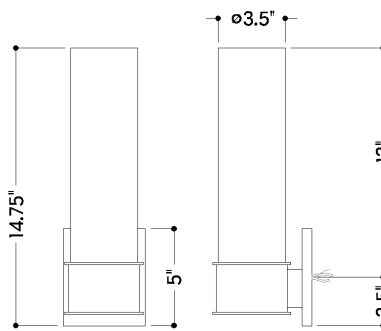

## DIMENSIONS / SPECS

Height: 14.75"  
Width/Diameter: 4.25"  
Canopy/Backplate: 4.25"  
Product Weight: 4.62lb  
Extension: 5.25"  
Top to Center: 12.75"  
Canopy/Backplate Shape: Rectangle  
Sloped Ceiling Compatible: Yes  
Living Finish: No  
Uplight Only: No

Shade 1: Glass  
Shade 1 Finish: Plated Bronze Optic  
Shade 1 Top Width: 3.5"  
Shade 1 Height: 12.5"  
Shade 2: Glass  
Shade 2 Finish: Etched Matte  
Shade 2 Top Width: 2.25"  
Shade 2 Height: 8.5"

### Bulb 1

Bulb Included: No  
Socket: E26 Medium Base  
Bulb Type: T10-5.5  
Max Wattage: 10  
Bulb Quantity: 1  
Wire Length: 7"  
Cord Type: SPT-1 SILVER W/ TINNED GROUND  
WIRE  
Gem Box Required (2"x3"): No  
Dark Sky: No

## SHIPPING

Carton 1: 17" x 12" x 13"  
Carton 1 Weight: 7lb  
Shipping Method: Ground  
Country of Origin: VN

TOP

FRONT

SIDE