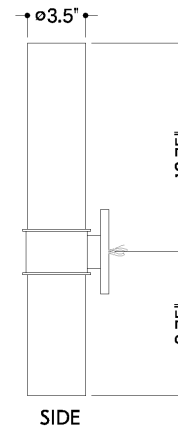

GRANADA

505-02-VPB

FINISHES

VINTAGE POLISHED BRASS

DIMENSIONS / SPECS

Height: 21.5"
Width/Diameter: 4.25"
Canopy/Backplate: 4.25"
Product Weight: 5.94lb
Extension: 5.25"
Top to Center: 12.75"
Canopy/Backplate Shape: Rectangle
Sloped Ceiling Compatible: Yes
Living Finish: No
Uplight Only: No

Shade 1: Glass
Shade 1 Finish: Plated Bronze Optic
Shade 1 Top Width: 3.5"
Shade 1 Height: 12.5"
Shade 2: Glass
Shade 2 Finish: Etched Matte
Shade 2 Top Width: 2.25"
Shade 2 Height: 8.5"

ELECTRICAL

Bulb 1

Bulb Included: No
Socket: E26 Medium Base
Bulb Type: T10-5.5
Max Wattage: 10
Bulb Quantity: 2
Wire Length: 7"
Cord Type: SPT-1 SILVER W/ TINNED GROUND
WIRE
Gem Box Required (2"x3"): No
Dark Sky: No

SHIPPING

Carton 1: 19" x 13" x 13"
Carton 1 Weight: 9lb
Shipping Method: Ground
Country of Origin: VN

TOP

FRONT

SIDE