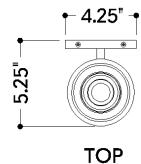

GRANADA

505-02-VPB

FINISHES

VINTAGE POLISHED BRASS

DIMENSIONS / SPECS

Height: 21.5"
Width/Diameter: 4.25"
Canopy/Backplate: 4.25"
Product Weight: 5.94lb
Extension: 5.25"
Top to Center: 12.75"
Canopy/Backplate Shape: Rectangle
Sloped Ceiling Compatible: Yes
Living Finish: No
Uplight Only: No

Shade 1: Glass
Shade 1 Finish: Plated Bronze Optic
Shade 1 Top Width: 3.5"
Shade 1 Height: 12.5"
Shade 2: Glass
Shade 2 Finish: Etched Matte
Shade 2 Top Width: 2.25"
Shade 2 Height: 8.5"

ELECTRICAL

Bulb 1

Bulb Included: No
Socket: E26 Medium Base
Bulb Type: T10-5.5
Max Wattage: 10
Bulb Quantity: 2
Wire Length: 7"
Cord Type: SPT-1 SILVER W/ TINNED GROUND
WIRE
Gem Box Required (2"x3"): No
Dark Sky: No

SHIPPING

Carton 1: 19" x 13" x 13"
Carton 1 Weight: 9lb
Shipping Method: Ground
Country of Origin: VN

TOP

FRONT

SIDE