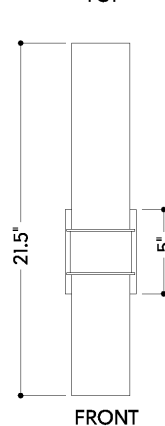

GRANADA

505-02-VPB

FINISHES

VINTAGE POLISHED BRASS

DIMENSIONS / SPECS

Height: 21.5"
Width/Diameter: 4.25"
Canopy/Backplate: 4.25"
Product Weight: 5.94lb
Extension: 5.25"
Top to Center: 12.75"
Canopy/Backplate Shape: Rectangle
Sloped Ceiling Compatible: Yes
Living Finish: No
Uplight Only: No

Shade 1: Glass
Shade 1 Finish: Plated Bronze Optic
Shade 1 Top Width: 3.5"
Shade 1 Height: 12.5"
Shade 2: Glass
Shade 2 Finish: Etched Matte
Shade 2 Top Width: 2.25"
Shade 2 Height: 8.5"

ELECTRICAL

Bulb 1

Bulb Included: No
Socket: E26 Medium Base
Bulb Type: T10-5.5
Max Wattage: 10
Bulb Quantity: 2
Wire Length: 7"
Cord Type: SPT-1 SILVER W/ TINNED GROUND
WIRE
Gem Box Required (2"x3"): No
Dark Sky: No

SHIPPING

Carton 1: 19" x 13" x 13"
Carton 1 Weight: 9lb
Shipping Method: Ground
Country of Origin: VN

TOP

FRONT

SIDE