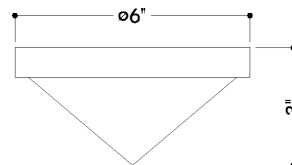

## DIMENSIONS / SPECS

Height: 3"  
Width/Diameter: 6"  
Canopy/Backplate: 6"  
Product Weight: 2.16lb  
Canopy/Backplate Shape: Round  
Sloped Ceiling Compatible: Yes  
Living Finish: Yes  
Uplight Only: No

Shade 1: Natural Stone  
Shade 1 Finish: Alabaster  
Shade 1 Top Width: 5.75"  
Shade 1 Height: 2.5"

## SHIPPING

Carton 1: 10" x 10" x 7"  
Carton 1 Weight: 4lb  
Shipping Method: Ground  
Country of Origin: VN

FRONT

BOTTOM