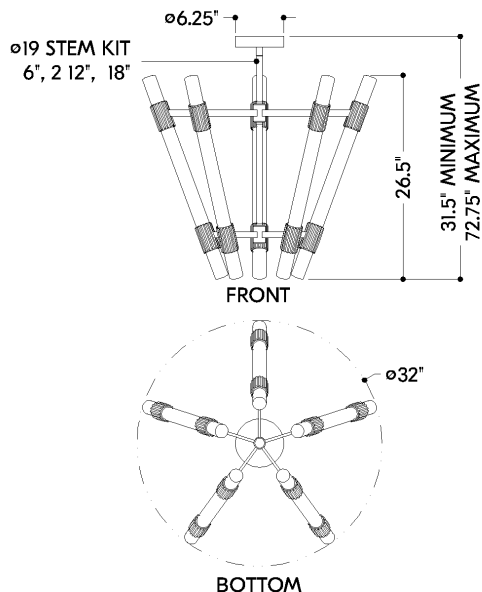

KRAKOW

509-32-VB

FINISHES

VINTAGE BRASS

DIMENSIONS

Height: 26.5"
Width/Diameter: 32"
Minimum Height: 31.25"
Maximum Height: 72.75"
Canopy/Backplate: 6.25"
Hanging Type: 1-6" / 2-12" / 1-18" Stems
Product Weight: 25.53lb
Canopy/Backplate Shape: Round
Sloped Ceiling Compatible: No
Living Finish: Yes
Uplight Only: No

Shade

Shade 1: Glass
Shade 1 Finish: Matte Cloud
Shade 1 Top Width: 1.75"
Shade 1 Height: 21.25"
Shade 2: Glass
Shade 2 Finish: Matte Cloud
Shade 2 Top Width: 1.75"
Shade 2 Height: 4.25"

ELECTRICAL

Bulb 1

Bulb Included: N/A
Socket: Integrated LED
Bulb Type: LED
Max Wattage: 41
Bulb Quantity: 5
Wire Length: 144"
Cord Type: B & W TEFLON W/ GROUND WIRE
Dimmer Type: TRIAC, 0-10 VOLT
Gem Box Required (2"x3"): No
Dark Sky: No
CRI: 90
Color Temp.: 2700k
Lumens: 1825
Title 24: No
Field Serviceable: Yes

SHIPPING

Carton 1: 37" x 35" x 11"
Carton 1 Weight: 41lb
Shipping Method: Ground
Country of Origin: VN