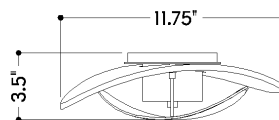

BILBAO

510-01-VB

FINISHES

VINTAGE BRASS

Coastal Suitable Finish (EPM): No

DIMENSIONS

Height: 16"

Width/Diameter: 11.75"

Canopy/Backplate: 5"

Product Weight: 6.7473lb

Extension: 3.25"

Top to Center: 9.25"

Canopy/Backplate Shape: Round

Sloped Ceiling Compatible: No

Living Finish: Yes

Uplight Only: Yes

Gem Box Required (2"x3"): No

Dark Sky: No

CRI: 90

Color Temp.: 2700k

Lumens: 225

Title 24: No

Field Serviceable: Yes

SHIPPING

Carton 1: 21" x 16" x 9"

Carton 1 Weight: 11lb

Shipping Method: Ground

Country of Origin: VN

TOP

FRONT

SIDE