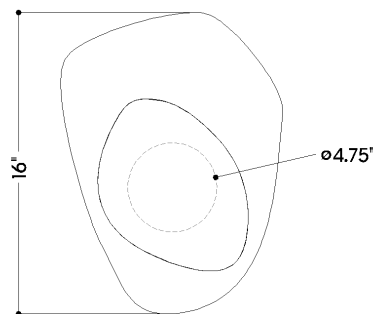

BILBAO

510-01-VB

FINISHES

VINTAGE BRASS

Coastal Suitable Finish (EPM): No

DIMENSIONS

Height: 16"

Width/Diameter: 11.75"

Canopy/Backplate: 5"

Product Weight: 6.7473lb

Extension: 3.25"

Top to Center: 9.25"

Canopy/Backplate Shape: Round

Sloped Ceiling Compatible: No

Living Finish: Yes

Uplight Only: Yes

Shade

Shade 1: Glass

Shade 1 Finish: Piastre with White Swirl Cast Glass

Shade 1 Top Length: 3.25"

Shade 1 Top Width: 11.75"

Shade 1 Height: 19"

ELECTRICAL

Bulb 1

Carton 1: 21" x 16" x 9"

Carton 1 Weight: 11lb

Shipping Method: Ground

Country of Origin: VN

TOP

FRONT

SIDE