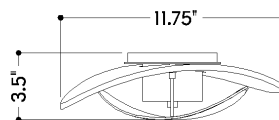

BILBAO

510-01-VB

FINISHES

VINTAGE BRASS

DIMENSIONS

Height: 16"
Width/Diameter: 11.75"
Canopy/Backplate: 5"
Product Weight: 6.7473lb
Extension: 3.25"
Top to Center: 9.25"
Canopy/Backplate Shape: Round
Sloped Ceiling Compatible: No
Living Finish: Yes
Uplight Only: Yes

Shade

Shade 1: Glass
Shade 1 Finish: Piastre with White Swirl Cast Glass
Shade 1 Top Length: 3.25"
Shade 1 Top Width: 11.75"
Shade 1 Height: 19"

ELECTRICAL

Bulb 1

Bulb Included: N/A
Socket: Integrated LED
Bulb Type: LED
Max Wattage: 12
Bulb Quantity: 1
Wire Length: 7"
Cord Type: B & W TEFLON W/ GROUND WIRE
Dimmer Type: TRIAC
Gem Box Required (2"x3"): No
Dark Sky: No
CRI: 90
Color Temp.: 2700k
Lumens: 225
Title 24: No
Field Serviceable: Yes

TOP

FRONT

SIDE

SHIPPING

Carton 1: 21" x 16" x 9"
Carton 1 Weight: 11lb
Shipping Method: Ground
Country of Origin: VN