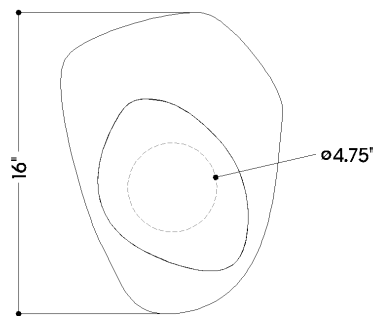

BILBAO

510-01-VB

FINISHES

VINTAGE BRASS

DIMENSIONS

Height: 16"
Width/Diameter: 11.75"
Canopy/Backplate: 5"
Product Weight: 6.7473lb
Extension: 3.25"
Top to Center: 9.25"
Canopy/Backplate Shape: Round
Sloped Ceiling Compatible: No
Living Finish: Yes
Uplight Only: Yes

Shade

Shade 1: Glass
Shade 1 Finish: Piastre with White Swirl Cast Glass
Shade 1 Top Length: 3.25"
Shade 1 Top Width: 11.75"
Shade 1 Height: 19"

ELECTRICAL

Bulb 1

Bulb Included: N/A
Socket: Integrated LED
Bulb Type: LED
Max Wattage: 12
Bulb Quantity: 1
Wire Length: 7"
Cord Type: B & W TEFLON W/ GROUND WIRE
Dimmer Type: TRIAC
Gem Box Required (2"x3"): No
Dark Sky: No
CRI: 90
Color Temp.: 2700k
Lumens: 225
Title 24: No
Field Serviceable: Yes

TOP

FRONT

SIDE

SHIPPING

Carton 1: 21" x 16" x 9"
Carton 1 Weight: 11lb
Shipping Method: Ground
Country of Origin: VN