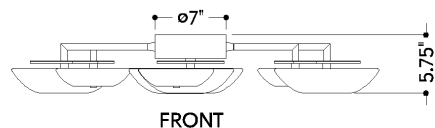

BIRMINGHAM

512-41-VPB

FINISHES

VINTAGE POLISHED BRASS

DIMENSIONS

Height: 5.75"
Width/Diameter: 40.75"
Canopy/Backplate: 7"
Product Weight: 30.43lb
Canopy/Backplate Shape: Round
Sloped Ceiling Compatible: No
Living Finish: No
Uplight Only: No

Shade

Shade 1: Glass
Shade 1 Finish: Bronze
Shade 1 Top Width: 7.5"
Shade 1 Height: 1.75"
Shade 2: Glass
Shade 2 Finish: Clear Etched
Shade 2 Top Width: 5.5"
Shade 2 Height: 1"

ELECTRICAL

Bulb 1

Bulb Included: N/A
Socket: Integrated LED
Bulb Type: LED
Max Wattage: 46
Bulb Quantity: 7
Wire Length: 7"
Cord Type: B & W TEFLON W/ GROUND WIRE
Dimmer Type: TRIAC, 0-10 VOLT
Gem Box Required (2"x3"): No
Dark Sky: No
CRI: 90
Color Temp.: 2700k
Lumens: 1325
Title 24: No
Field Serviceable: Yes

SHIPPING

Carton 1: 38" x 36" x 13"
Carton 1 Weight: 49lb
Shipping Method: Truck Only
Country of Origin: VN