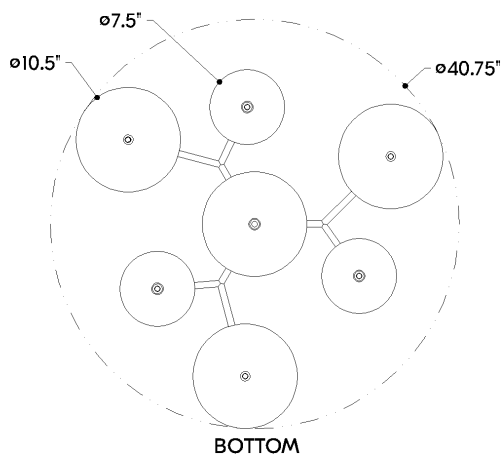

BIRMINGHAM

512-41-VPB

FINISHES

VINTAGE POLISHED BRASS

DIMENSIONS

Height: 5.75"
Width/Diameter: 40.75"
Canopy/Backplate: 7"
Product Weight: 30.43lb
Canopy/Backplate Shape: Round
Sloped Ceiling Compatible: No
Living Finish: No
Uplight Only: No

Shade

Shade 1: Glass
Shade 1 Finish: Bronze
Shade 1 Top Width: 7.5"
Shade 1 Height: 1.75"
Shade 2: Glass
Shade 2 Finish: Clear Etched
Shade 2 Top Width: 5.5"
Shade 2 Height: 1"

ELECTRICAL

Bulb 1

Bulb Included: N/A
Socket: Integrated LED
Bulb Type: LED
Max Wattage: 46
Bulb Quantity: 7
Wire Length: 7"
Cord Type: B & W TEFLON W/ GROUND WIRE
Dimmer Type: TRIAC, 0-10 VOLT
Gem Box Required (2"x3"): No
Dark Sky: No
CRI: 90
Color Temp.: 2700k
Lumens: 1325
Title 24: No
Field Serviceable: Yes

SHIPPING

Carton 1: 38" x 36" x 13"
Carton 1 Weight: 49lb
Shipping Method: Truck Only
Country of Origin: VN