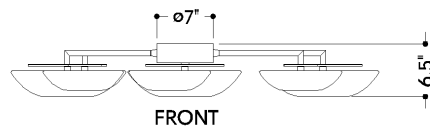

BIRMINGHAM

512-52-VPB

FINISHES

VINTAGE POLISHED BRASS

DIMENSIONS

Height: 6.5"
Width/Diameter: 51.5"
Canopy/Backplate: 7"
Product Weight: 58.5648lb
Canopy/Backplate Shape: Round
Sloped Ceiling Compatible: No
Living Finish: No
Uplight Only: No

Shade

Shade 1: Glass
Shade 1 Finish: Bronze
Shade 1 Top Width: 10.5"
Shade 1 Height: 2.5"
Shade 2: Glass
Shade 2 Finish: Clear Etched
Shade 2 Top Width: 8.25"
Shade 2 Height: 1.25"

ELECTRICAL

Bulb 1

Bulb Included: N/A
Socket: Integrated LED
Bulb Type: LED
Max Wattage: 56
Bulb Quantity: 7
Wire Length: 7"
Cord Type: B & W TEFLON W/ GROUND WIRE
Dimmer Type: TRIAC, 0-10 VOLT
Gem Box Required (2"x3"): No
Dark Sky: No
CRI: 90
Color Temp.: 2700k
Lumens: 1500
Title 24: No
Field Serviceable: Yes

SHIPPING

Carton 1: 47" x 47" x 15"
Carton 1 Weight: 84lb
Shipping Method: Truck Only
Country of Origin: VN