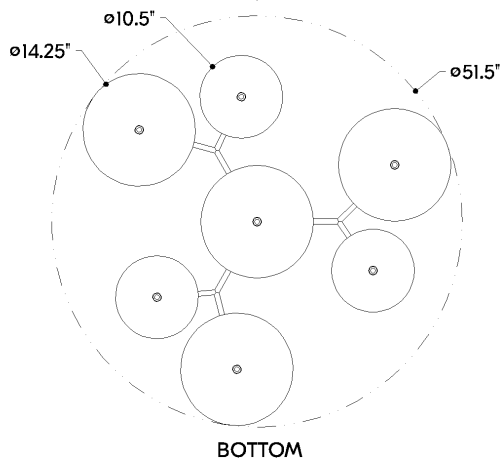

BIRMINGHAM

512-52-VPB

FINISHES

VINTAGE POLISHED BRASS

DIMENSIONS

Height: 6.5"
Width/Diameter: 51.5"
Canopy/Backplate: 7"
Product Weight: 58.5648lb
Canopy/Backplate Shape: Round
Sloped Ceiling Compatible: No
Living Finish: No
Uplight Only: No

Shade

Shade 1: Glass
Shade 1 Finish: Bronze
Shade 1 Top Width: 10.5"
Shade 1 Height: 2.5"
Shade 2: Glass
Shade 2 Finish: Clear Etched
Shade 2 Top Width: 8.25"
Shade 2 Height: 1.25"

ELECTRICAL

Bulb 1

Bulb Included: N/A
Socket: Integrated LED
Bulb Type: LED
Max Wattage: 56
Bulb Quantity: 7
Wire Length: 7"
Cord Type: B & W TEFLON W/ GROUND WIRE
Dimmer Type: TRIAC, 0-10 VOLT
Gem Box Required (2"x3"): No
Dark Sky: No
CRI: 90
Color Temp.: 2700k
Lumens: 1500
Title 24: No
Field Serviceable: Yes

SHIPPING

Carton 1: 47" x 47" x 15"
Carton 1 Weight: 84lb
Shipping Method: Truck Only
Country of Origin: VN