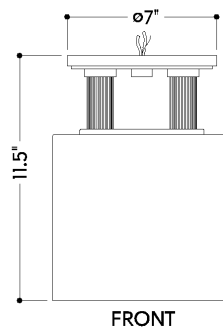

FINISHES

AGED BRASS

DIMENSIONS

Height: 11.5"
Width/Diameter: 8.5"
Canopy/Backplate: 7"
Product Weight: 5.07lb
Canopy/Backplate Shape: Round
Sloped Ceiling Compatible: No
Living Finish: No
Uplight Only: No

Shade

Shade 1: Glass
Shade 1 Finish: Smoke
Shade 1 Top Width: 8.5"
Shade 1 Height: 8"

ELECTRICAL

Bulb 1

Bulb Included: No
Socket: E12 Candelabra Base
Bulb Type: T8-3.5
Max Wattage: 8
Bulb Quantity: 3
Wire Length: 7"
Cord Type: B & W TEFLON W/ GROUND WIRE
Gem Box Required (2"x3"): No
Dark Sky: No

SHIPPING

Carton 1: 18" x 12" x 11"
Carton 1 Weight: 7lb
Shipping Method: Ground
Country of Origin: VN

FRONT

BOTTOM