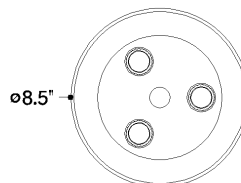

FINISHES

AGED BRASS

DIMENSIONS

Height: 11.5"
Width/Diameter: 8.5"
Canopy/Backplate: 7"
Product Weight: 5.07lb
Canopy/Backplate Shape: Round
Sloped Ceiling Compatible: No
Living Finish: No
Uplight Only: No

Shade

Shade 1: Glass
Shade 1 Finish: Smoke
Shade 1 Top Width: 8.5"
Shade 1 Height: 8"

ELECTRICAL

Bulb 1

Bulb Included: No
Socket: E12 Candelabra Base
Bulb Type: T8-3.5
Max Wattage: 8
Bulb Quantity: 3
Wire Length: 7"
Cord Type: B & W TEFLON W/ GROUND WIRE
Gem Box Required (2"x3"): No
Dark Sky: No

SHIPPING

Carton 1: 18" x 12" x 11"
Carton 1 Weight: 7lb
Shipping Method: Ground
Country of Origin: VN

FRONT

BOTTOM