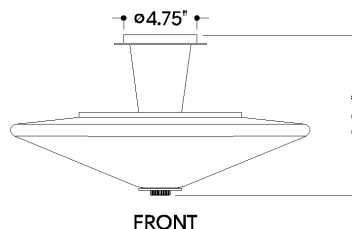

COLOGNE

521-19-VB

FINISHES

VINTAGE BRASS

DIMENSIONS

Height: 10.25"
Width/Diameter: 19.25"
Canopy/Backplate: 4.75"
Product Weight: 29.04lb
Canopy/Backplate Shape: Round
Sloped Ceiling Compatible: No
Living Finish: Yes
Uplight Only: No

Shade

Shade 1: Glass
Shade 1 Finish: Cloud
Shade 1 Top Width: 19.25"
Shade 1 Height: 4.75"

ELECTRICAL

Bulb 1

Bulb Included: N/A
Socket: Integrated LED
Max Wattage: 60
Bulb Quantity: 1
Wire Length: 7"
Cord Type: B & W TEFLON W/ GROUND WIRE
Dimmer Type: ELV, TRIAC
Gem Box Required (2"x3"): No
Dark Sky: No
CRI: 90
Color Temp.: 2700k
Lumens: 2900
Title 24: No
Field Serviceable: Yes