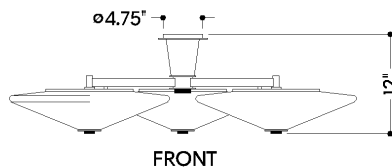

COLOGNE

521-45-VB

FINISHES

VINTAGE BRASS

DIMENSIONS

Height: 12"

Width/Diameter: 45.25"

Canopy/Backplate: 4.75"

Product Weight: 44lb

Canopy/Backplate Shape: Round

Sloped Ceiling Compatible: No

Living Finish: Yes

Uplight Only: No

Shade

Shade 1: Glass

Shade 1 Finish: Cloud

Shade 1 Top Width: 19.25"

Shade 1 Height: 4.75"

ELECTRICAL

Bulb 1

Bulb Included: N/A

Socket: Integrated LED

Max Wattage: 60

Bulb Quantity: 3

Title 24: No

Field Serviceable: Yes

SHIPPING

Carton 1: 45" x 45" x 11"

Carton 1 Weight: 53lb

Shipping Method: Truck Only

Country of Origin: VN