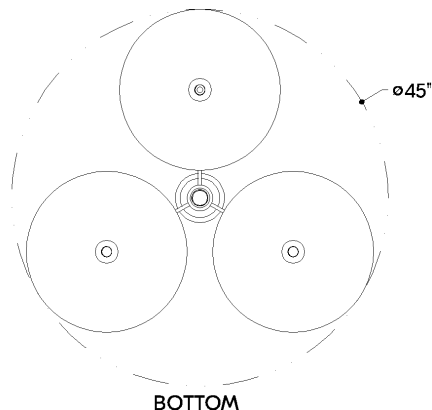

COLOGNE

521-45-VB

FINISHES

VINTAGE BRASS

DIMENSIONS

Height: 12"

Width/Diameter: 45.25"

Canopy/Backplate: 4.75"

Product Weight: 44lb

Canopy/Backplate Shape: Round

Sloped Ceiling Compatible: No

Living Finish: Yes

Uplight Only: No

Shade

Shade 1: Glass

Shade 1 Finish: Cloud

Shade 1 Top Width: 19.25"

Shade 1 Height: 4.75"

ELECTRICAL

Bulb 1

Bulb Included: N/A

Socket: Integrated LED

Max Wattage: 60

Bulb Quantity: 3

Wire Length: 7"

Cord Type: B & W TEFLON W/ GROUND WIRE

Dimmer Type: ELV, TRIAC

Gem Box Required (2"x3"): No

Dark Sky: No

CRI: 90

Color Temp.: 2700k

Lumens: 2900

Title 24: No

Field Serviceable: Yes

SHIPPING

Carton 1: 45" x 45" x 11"

Carton 1 Weight: 53lb

Shipping Method: Truck Only

Country of Origin: VN