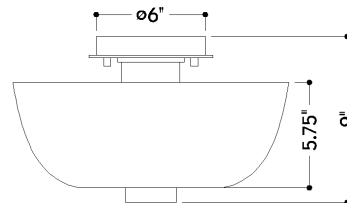

FINISHES

AGED BRASS

DIMENSIONS

Height: 9"
Width/Diameter: 15"
Canopy/Backplate: 6"
Product Weight: 11.25lb
Canopy/Backplate Shape: Round
Sloped Ceiling Compatible: No
Living Finish: No
Uplight Only: No

Shade

Shade 1: Glass
Shade 1 Finish: Clear Cloud
Shade 1 Top Width: 15"
Shade 1 Height: 5.75"
Shade 2: Glass
Shade 2 Finish: Opal Glossy
Shade 2 Top Width: 3.25"
Shade 2 Height: 6"

ELECTRICAL

Bulb 1

Bulb Included: No
Socket: E26 Medium Base
Bulb Type: A19
Max Wattage: 15
Bulb Quantity: 1
Wire Length: 7"
Cord Type: B & W TEFLON W/ GROUND WIRE
Gem Box Required (2"x3"): No
Dark Sky: No

SHIPPING

Carton 1: 61" x 19" x 10"
Carton 1 Weight: 14lb
Shipping Method: Ground
Country of Origin: VN

FRONT

BOTTOM