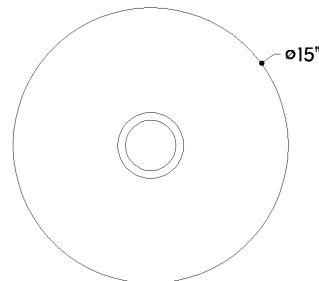

FINISHES

AGED BRASS

DIMENSIONS

Height: 9"
Width/Diameter: 15"
Canopy/Backplate: 6"
Product Weight: 11.25lb
Canopy/Backplate Shape: Round
Sloped Ceiling Compatible: No
Living Finish: No
Uplight Only: No

Shade

Shade 1: Glass
Shade 1 Finish: Clear Cloud
Shade 1 Top Width: 15"
Shade 1 Height: 5.75"
Shade 2: Glass
Shade 2 Finish: Opal Glossy
Shade 2 Top Width: 3.25"
Shade 2 Height: 6"

ELECTRICAL

Bulb 1

Bulb Included: No
Socket: E26 Medium Base
Bulb Type: A19
Max Wattage: 15
Bulb Quantity: 1
Wire Length: 7"
Cord Type: B & W TEFLON W/ GROUND WIRE
Gem Box Required (2"x3"): No
Dark Sky: No

SHIPPING

Carton 1: 61" x 19" x 10"
Carton 1 Weight: 14lb
Shipping Method: Ground
Country of Origin: VN

FRONT

BOTTOM