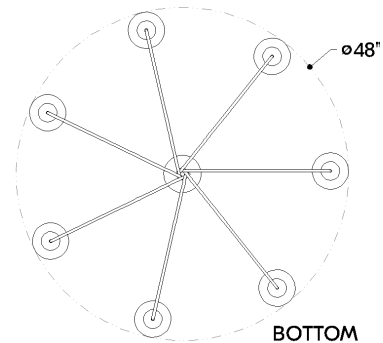

MONTPELIER

5307-AI

Stylish in its simplicity, the Montpelier chandelier features 5 or 7-candle sleeves topped with tapered white linen shades. A twisted central rod and distinctive hook-and-ring detail offer graceful support to the curved arms of this timeless silhouette. Available in two sizes with a Vintage Gold Leaf or Aged Iron finish, it is an elegant statement piece for a dining room or large gathering space.

FINISHES

AGED IRON

DIMENSIONS

Height: 24"

Width/Diameter: 48"

Minimum Height: 32"

Maximum Height: 83"

Canopy/Backplate: 5.5"

Hanging Type: 1-3" / 1-6" / 1-12" / 2-18" Stems

Product Weight: 14lb

Canopy/Backplate Shape: Round

Sloped Ceiling Compatible: No

Living Finish: No

Uplight Only: No

Shade

Shade 1: Textile

Shade 1 Finish: White Linen

Shade 1 Top Width: 4"

Shade 1 Bottom L/W: 0" / 5.25"

Shade 1 Height: 6.25"

ELECTRICAL

Bulb 1

Bulb Included: No

Socket: E12 Candelabra Base

Bulb Type: B11

Max Wattage: 8

Bulb Quantity: 7

Wire Length: 120"

Cord Type: SPT-1 SILVER W/ TINNED GROUND WIRE

Gem Box Required (2"x3"): No

Dark Sky: No

SHIPPING

Carton 1: 50" x 50" x 29"

Carton 1 Weight: 51lb

Shipping Method: Truck Only

Country of Origin: PH

HUDSON VALLEY
LIGHTING GROUP

| hvlgroup.com | 1.800.814.3993