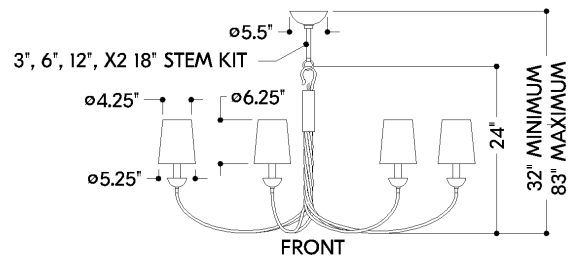

MONTPELIER

5307-AI

Stylish in its simplicity, the Montpelier chandelier features 5 or 7-candle sleeves topped with tapered white linen shades. A twisted central rod and distinctive hook-and-ring detail offer graceful support to the curved arms of this timeless silhouette. Available in two sizes with a Vintage Gold Leaf or Aged Iron finish, it is an elegant statement piece for a dining room or large gathering space.

FINISHES

AGED IRON

DIMENSIONS

Height: 24"

Width/Diameter: 48"

Minimum Height: 32"

Maximum Height: 83"

Canopy/Backplate: 5.5"

Hanging Type: 1-3" / 1-6" / 1-12" / 2-18" Stems

Product Weight: 14lb

Canopy/Backplate Shape: Round

Sloped Ceiling Compatible: No

Living Finish: No

Uplight Only: No

Shade

Shade 1: Textile

Shade 1 Finish: White Linen

Shade 1 Top Width: 4"

Shade 1 Bottom L/W: 0" / 5.25"

Shade 1 Height: 6.25"

ELECTRICAL

Bulb 1

Bulb Included: No

Socket: E12 Candelabra Base

Bulb Type: B11

Max Wattage: 8

Bulb Quantity: 7

Wire Length: 120"

Cord Type: SPT-1 SILVER W/ TINNED GROUND WIRE

Gem Box Required (2"x3"): No

Dark Sky: No

SHIPPING

Carton 1: 50" x 50" x 29"

Carton 1 Weight: 51lb

Shipping Method: Truck Only

Country of Origin: PH

HUDSON VALLEY
LIGHTING GROUP

| hvlgroup.com | 1.800.814.3993