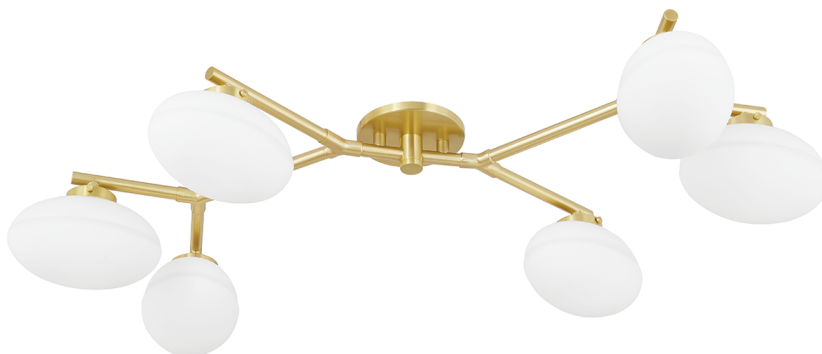

WAGNER

5541-AGB

FINISHES

AGED BRASS

DIMENSIONS

Height: 7.75"

Width/Diameter: 33.75"

Length: 41"

Canopy/Backplate: 6"

Product Weight: 18.3lb

Canopy/Backplate Shape: Round

Sloped Ceiling Compatible: No

Living Finish: No

Uplight Only: No

Shade

Shade 1: Glass

Shade 1 Finish: Opal Etched

Shade 1 Top Length: 8.25"

Shade 1 Height: 5.5"

Replacement Glass Item #(s): GLS-005530

ELECTRICAL

Bulb 1

Bulb Included: No

Socket: E12 Candelabra Base

Bulb Type: G16.5

Max Wattage: 8

Bulb Quantity: 6

Wire Length: 7"

Cord Type: B & W TEFLON W/ COPPER

GROUND WIRE

Gem Box Required (2"x3"): No

Dark Sky: No