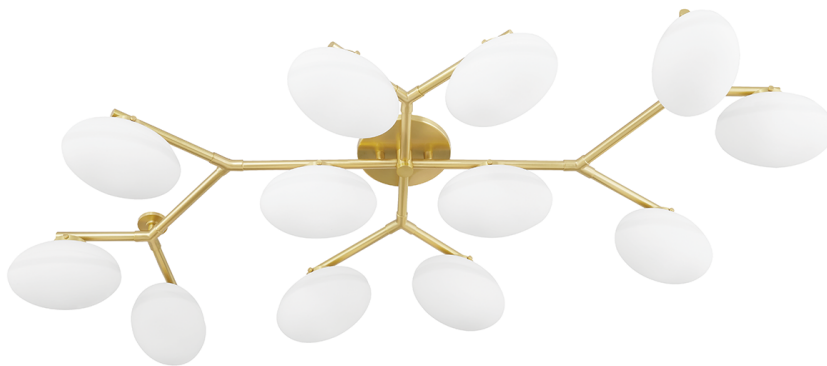

WAGNER

5559-AGB

FINISHES

AGED BRASS

DIMENSIONS

Height: 7.75"

Width/Diameter: 33.75"

Length: 59.5"

Canopy/Backplate: 7.75"

Product Weight: 31.2lb

Canopy/Backplate Shape: Round

Sloped Ceiling Compatible: No

Living Finish: No

Uplight Only: No

Shade

Shade 1: Glass

Shade 1 Finish: Opal Etched

Shade 1 Top Length: 8.25"

Shade 1 Height: 5.5"

Replacement Glass Item #(s): GLS-005530

ELECTRICAL

Bulb 1

Bulb Included: No

Socket: E12 Candelabra Base

Bulb Type: G16.5

Max Wattage: 8

Bulb Quantity: 12

Wire Length: 7"

Cord Type: B & W TEFLON W/ COPPER

GROUND WIRE

Gem Box Required (2"x3"): No

Dark Sky: No