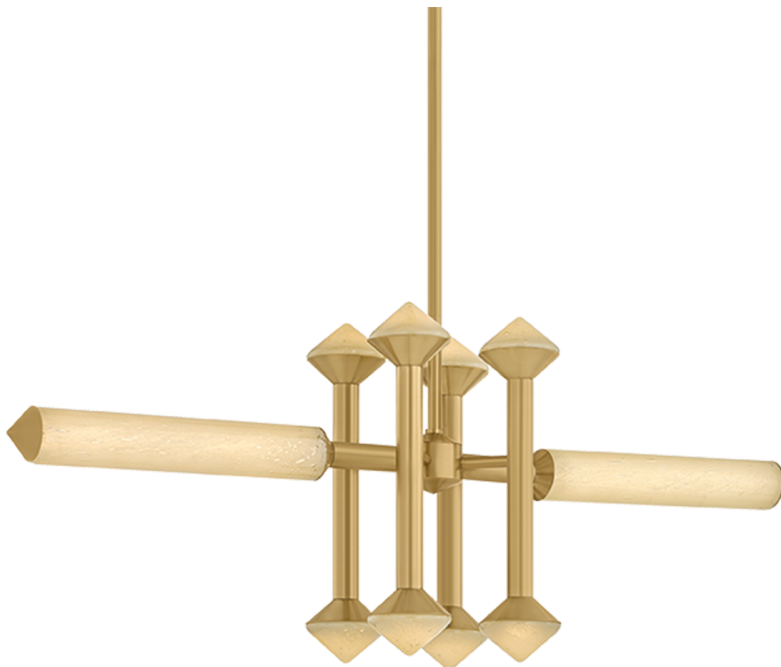

HYDRA

565-10-VB

The Hydra family draws inspiration from the architectural precision of scaffolding, translating structural geometry into a bold lighting moment. Angular arms intersect, while conical cloud seeded champagne glass shades diffuse light in a multidirectional output. Finished in Vintage Brass, Hydra is available as a 2-light wall sconce, a 10-light linear, and a 12-light chandelier.

FINISHES

VINTAGE BRASS

Coastal Suitable Finish (EPM): No

DIMENSIONS

Height: 18"

Width/Diameter: 47.75"

Length: 11"

Minimum Height: 24.5"

Maximum Height: 57.5"

Canopy/Backplate: 6"

Hanging Type: 1-6" / 2-12" / 1-18" Stems

Product Weight: 21lb

Canopy/Backplate Shape: Round

Sloped Ceiling Compatible: No

Living Finish: No

Uplight Only: No

Shade

Shade 1: Glass

Shade 1 Finish: Champagne Opal Seeded

Shade 1 Top Width: 2.75"

Shade 1 Height: 16.25"

Shade 2: Glass

Shade 2 Finish: Champagne Opal Seeded

Shade 2 Top Width: 4.25"

Shade 2 Height: 2.5"

ELECTRICAL

Bulb 1

Bulb Included: N/A

Socket: Integrated LED

Max Wattage: 41

Bulb Quantity: 10

Wire Length: 144"

Cord Type: B & W TEFLON W/ GROUND WIRE

Dimmer Type: TRIAC, 0-10 VOLT

Gem Box Required (2"x3"): No

Dark Sky: No

CRI: 90

Color Temp.: 2700k

Lumens: 1900

Title 24: No

Field Serviceable: No

SHIPPING

Carton 1: 18" x 18" x 25"

Carton 1 Weight: 28lb

Shipping Method: Ground

Country of Origin: VN

HUDSON VALLEY
LIGHTING GROUP

| hvlgroup.com | 1.800.814.3993