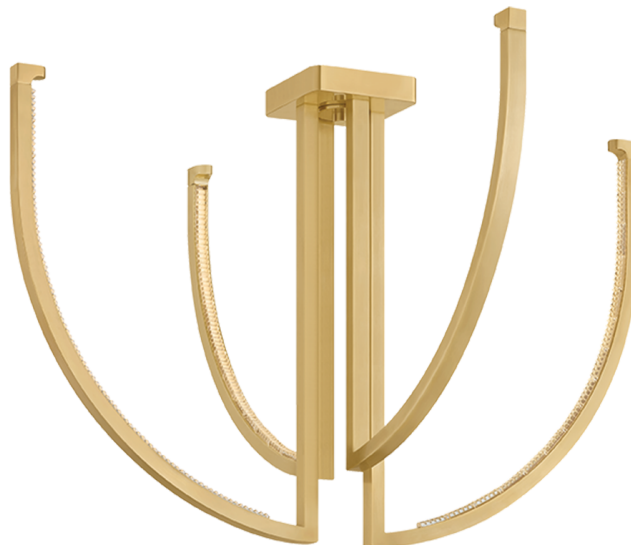

FRANKFURT

567-36-VB

Frankfurt pushes close-to-ceiling lighting into new territory with its bespoke, architectural silhouette. Finished in Vintage Brass, four streamlined arms sweep into geometric arcs, creating a sculptural composition of light. A cast-glass channel along the top of each curve sends illumination skyward, washing the ceiling in an atmospheric glow. Available in three sizes.

FINISHES

VINTAGE BRASS

Coastal Suitable Finish (EPM): No

DIMENSIONS

Height: 24"

Width/Diameter: 36"

Length: 36"

Canopy/Backplate: 6.25"

Product Weight: 22lb

Canopy/Backplate Shape: Round

Sloped Ceiling Compatible: No

Living Finish: No

Uplight Only: No

Shade

Shade 1: Glass

Shade 1 Finish: Piastre

Shade 1 Top Length: 1.75"

Shade 1 Top Width: 0.75"

Shade 1 Bottom L/W: 1.75" / 0.75"

Shade 1 Height: 0.5"

ELECTRICAL

Bulb 1

Bulb Included: N/A

Socket: Integrated LED