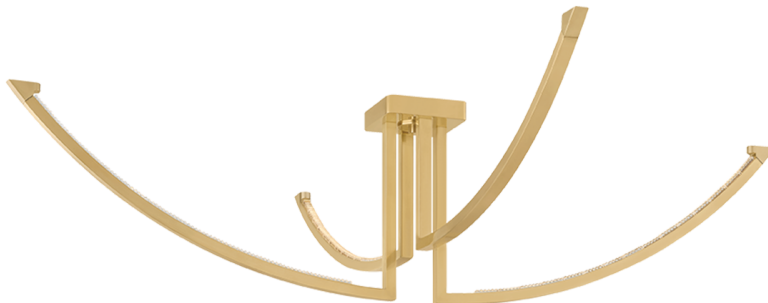

FRANKFURT

567-60-VB

Frankfurt pushes close-to-ceiling lighting into new territory with its bespoke, architectural silhouette. Finished in Vintage Brass, four streamlined arms sweep into geometric arcs, creating a sculptural composition of light. A cast-glass channel along the top of each curve sends illumination skyward, washing the ceiling in an atmospheric glow. Available in three sizes.

FINISHES

VINTAGE BRASS

Coastal Suitable Finish (EPM): No

DIMENSIONS

Height: 14.5"

Width/Diameter: 60"

Length: 60"

Canopy/Backplate: 6.25"

Product Weight: 21lb

Canopy/Backplate Shape: Square

Sloped Ceiling Compatible: No

Living Finish: No

Uplight Only: No

Shade

Shade 1: Glass

Shade 1 Finish: Piastre

Shade 1 Top Length: 1.75"

Shade 1 Top Width: 0.75"

Shade 1 Bottom L/W: 1.75" / 0.75"

Shade 1 Height: 0.5"

ELECTRICAL

Bulb 1

Bulb Included: N/A

Socket: Integrated LED