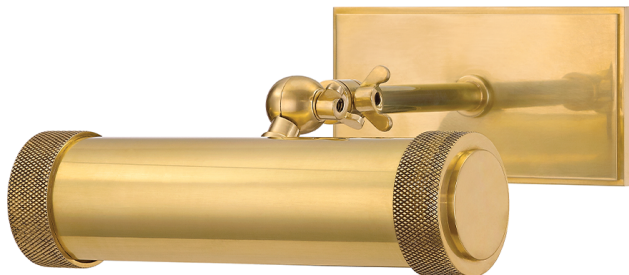

RIDGEWOOD

5808-AGB

Ridgewood is for those who relish manual functionality and tactile details. It sets a tube within a tube, allowing you to control its length. Knurled knobs and ends to the metal scroll are not merely decorative—they reposition length of light and angle of illumination.

FINISHES

AGED BRASS

Coastal Suitable Finish (EPM): No

DIMENSIONS

Height: 4.5"

Width/Diameter: 8.5"

Minimum Height: 7.5"

Maximum Height: 10.5"

Product Weight: 2lb

Extension: 7.5"

Top to Center: 1.75"

Canopy/Backplate Shape: Rectangle

Sloped Ceiling Compatible: No

Living Finish: No

Uplight Only: Yes

Shade

Shade 1: Steel

Shade 1 Top Length: 8.5"

Shade 1 Top Width: 2"

Shade 1 Bottom L/W: 8.5" / 2"

Shade 1 Height: 2"

ELECTRICAL

Bulb 1

Bulb Included: No