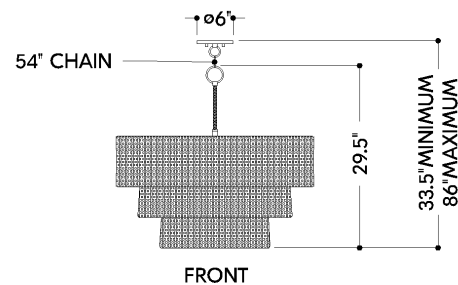

*Due to the one-of-a-kind nature of the medium, exact colors and patterns may vary slightly from the image shown.

FINISHES

VINTAGE GOLD LEAF

DIMENSIONS

Height: 29.5"
Width/Diameter: 32"
Minimum Height: 33.5"
Maximum Height: 86"
Canopy/Backplate: 6"
Hanging Type: 54" Chain
Product Weight: 24.2lb
Canopy/Backplate Shape: Round
Sloped Ceiling Compatible: Yes
Living Finish: No
Uplight Only: No

Shade

Shade 1: Natural Woven
Shade 1 Finish: Bleached Abaca
Shade 1 Top Width: 32"
Shade 1 Bottom L/W: 0" / 32"
Shade 1 Height: 8.25"
Shade 2: Natural Woven
Shade 2 Finish: Bleached Abaca
Shade 2 Top Width: 25"
Shade 2 Bottom L/W: 0" / 25"
Shade 2 Height: 13.25"

ELECTRICAL

Bulb 1

Bulb Included: No
Socket: E12 Candelabra Base
Bulb Type: B11
Max Wattage: 8
Bulb Quantity: 6
Wire Length: 120"
Cord Type: SPT-1 SILVER W/ TINNED GROUND WIRE
Gem Box Required (2"x3"): No
Dark Sky: No