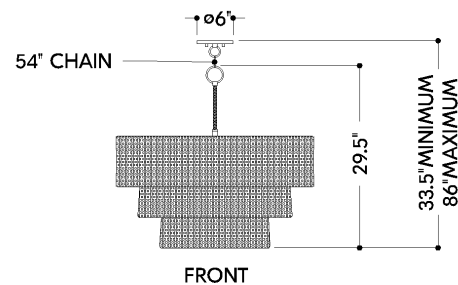

ELECTRICAL

Bulb 1

Bulb Included: No
Socket: E12 Candelabra Base
Bulb Type: B11
Max Wattage: 8
Bulb Quantity: 6
Wire Length: 120"
Cord Type: SPT-1 SILVER W/ TINNED GROUND WIRE
Gem Box Required (2"x3"): No
Dark Sky: No