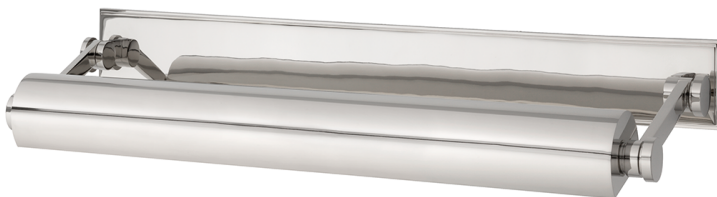

MERRICK

6022-PN

Smooth styling and superior functionality are Merrick's signature traits. We conceal the fixture's wiring behind a full-length solid brass backplate. Merrick's shade and arms can be adjusted to customize light direction.

FINISHES

POLISHED NICKEL

DIMENSIONS

Height: 3.5"

Width/Diameter: 24.5"

Minimum Height: 3.5"

Maximum Height: 8.75"

Product Weight: 8lb

Extension: 8.75"

Top to Center: 1.75"

Canopy/Backplate Shape: Rectangle

Sloped Ceiling Compatible: No

Living Finish: No

Uplight Only: Yes

Shade

Shade 1: {{EMPTY}}

ELECTRICAL

Bulb 1

Bulb Included: No

Socket: E26 Medium Base

Bulb Type: T10-5.5

Max Wattage: 60

Bulb Quantity: 3

Wire Length: 7"

Switch Type: N/A

Gem Box Required (2"x3"): Yes

Dark Sky: No

SHIPPING

Carton 1: 28" x 12" x 7"

Carton 1 Weight: 10lb

Shipping Method: Ground

Country of Origin: VN