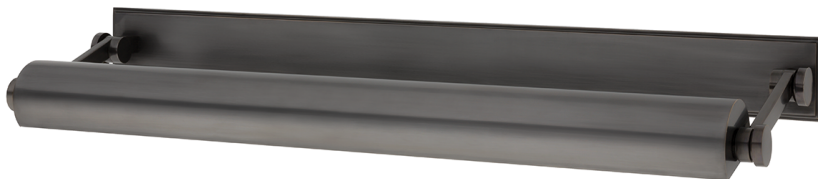

MERRICK

6029-DB

Smooth styling and superior functionality are Merrick's signature traits. We conceal the fixture's wiring behind a full-length solid brass backplate. Merrick's shade and arms can be adjusted to customize light direction.

FINISHES

DISTRESSED BRONZE

DIMENSIONS

Height: 3.5"

Width/Diameter: 31.5"

Canopy/Backplate: 3.25"

Product Weight: 10lb

Top to Center: 1.75"

Canopy/Backplate Shape: Rectangle

Sloped Ceiling Compatible: No

Living Finish: No

Uplight Only: No

Shade

ELECTRICAL

Bulb 1

Bulb Included: No

Socket: E26 Medium Base

Bulb Type: T10-5.5

Max Wattage: 60

Bulb Quantity: 4

Wire Length: 7"

Cord Type: B & W TEFLON W/ COPPER
GROUND WIRE

Gem Box Required (2"x3"): Yes

Dark Sky: No