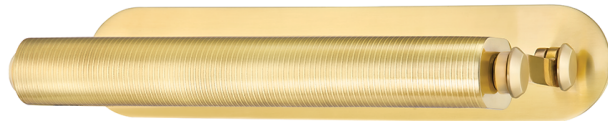

## FINISHES

---

AGED BRASS

## DIMENSIONS

---

Height: 3.5"

Width/Diameter: 17"

Canopy/Backplate: 3.5"

Product Weight: 6lb

Extension: 8.5"

Top to Center: 1.75"

Canopy/Backplate Shape: Rectangle

Sloped Ceiling Compatible: No

Living Finish: No

Uplight Only: No

## Shade

---