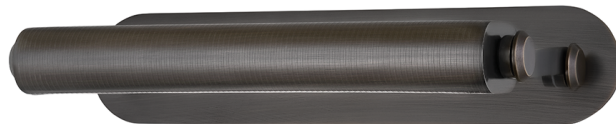

STOCKPORT

6117-DB

FINISHES

DISTRESSED BRONZE

DIMENSIONS

Height: 3.5"

Width/Diameter: 17"

Canopy/Backplate: 3.5"

Product Weight: 8lb

Extension: 8.5"

Top to Center: 1.75"

Canopy/Backplate Shape: Rectangle

Sloped Ceiling Compatible: No

Living Finish: No

Uplight Only: No

Shade

ELECTRICAL

Bulb 1

Bulb Included: No

Socket: E26 Medium Base

Bulb Type: T10-5.5

Max Wattage: 40

Bulb Quantity: 2

Wire Length: 7"