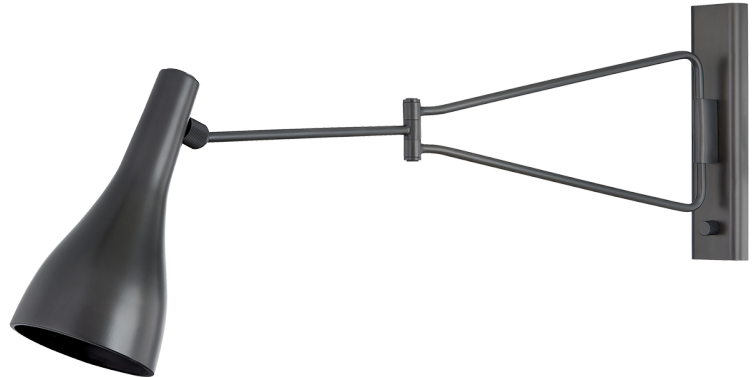

NORTHFORD

6216-DB

Inspired by mid-century design aesthetics, Northford features a playful triangular arm and bell-shaped shade. The narrow backplate includes a dimmer switch that allows for precise adjustments in brightness. This fixture is perfect as a reading light above a sofa or lounge chair, or anywhere adjustable task lighting is required.

FINISHES

DISTRESSED BRONZE

DIMENSIONS

Height: 14.25"

Width/Diameter: 5"

Canopy/Backplate: 2.5"

Product Weight: 3.31lb

Extension: 29.75"

Top to Center: 5.5"

Canopy/Backplate Shape: Rectangle

Sloped Ceiling Compatible: No

Living Finish: No

Uplight Only: Yes

Shade

Shade 1: Steel

Shade 1 Finish: Distressed Bronze

Shade 1 Top Width: 1.5"

Shade 1 Bottom L/W: 0" / 5"

Shade 1 Height: 10.25"

ELECTRICAL

Bulb 1

Bulb Included: No

Socket: E26 Medium Base

Bulb Type: R30 LED