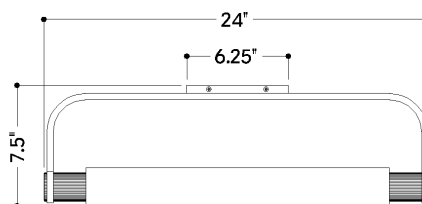

FINISHES

AGED BRASS w/ DISTRESSED BRONZE

Coastal Suitable Finish (EPM): No

DIMENSIONS

Height: 3"

Width/Diameter: 24"

Canopy/Backplate: 6.25"

Product Weight: 6.6lb

Extension: 7.5"

Top to Center: 1.5"

Canopy/Backplate Shape: Rectangle

Sloped Ceiling Compatible: No

Living Finish: Yes

Uplight Only: No

Shade

ELECTRICAL

Gem Box Required (2"x3"): Yes

Dark Sky: No

SHIPPING

Carton 1: 28" x 9" x 6"

Carton 1 Weight: 11lb

Shipping Method: Ground

Country of Origin: VN

TOP