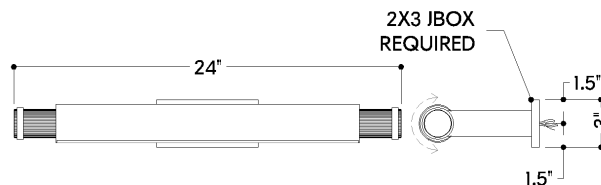

FINISHES

AGED BRASS w/ DISTRESSED BRONZE

Coastal Suitable Finish (EPM): No

DIMENSIONS

Height: 3"

Width/Diameter: 24"

Canopy/Backplate: 6.25"

Product Weight: 6.6lb

Extension: 7.5"

Top to Center: 1.5"

Canopy/Backplate Shape: Rectangle

Sloped Ceiling Compatible: No

Living Finish: Yes

Uplight Only: No

Shade

ELECTRICAL

Gem Box Required (2"x3"): Yes

Dark Sky: No

SHIPPING

Carton 1: 28" x 9" x 6"

Carton 1 Weight: 11lb

Shipping Method: Ground

Country of Origin: VN

TOP