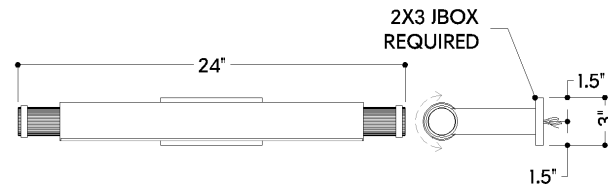

FINISHES

AGED BRASS w/ DISTRESSED BRONZE

DIMENSIONS

Height: 3"

Width/Diameter: 24"

Canopy/Backplate: 6.25"

Product Weight: 6.6lb

Extension: 7.5"

Top to Center: 1.5"

Canopy/Backplate Shape: Rectangle

Sloped Ceiling Compatible: No

Living Finish: Yes

Uplight Only: No

Shade

ELECTRICAL

Bulb 1

Bulb Included: No

Socket: E26 Medium Base

Bulb Type: T10-9

Max Wattage: 15

Bulb Quantity: 2

Wire Length: 7"

Cord Type: B & W TEFLON W/ GROUND WIRE

Gem Box Required (2"x3"): Yes

Dark Sky: No

SHIPPING

Carton 1: 28" x 9" x 6"

Carton 1 Weight: 11lb

Shipping Method: Ground

Country of Origin: VN

TOP

FRONT