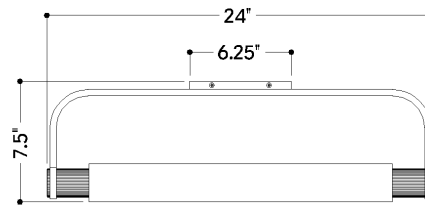

FINISHES

AGED BRASS w/ DISTRESSED BRONZE

DIMENSIONS

Height: 3"

Width/Diameter: 24"

Canopy/Backplate: 6.25"

Product Weight: 6.6lb

Extension: 7.5"

Top to Center: 1.5"

Canopy/Backplate Shape: Rectangle

Sloped Ceiling Compatible: No

Living Finish: Yes

Uplight Only: No

Shade

ELECTRICAL

Bulb 1

Dark Sky: No

SHIPPING

Carton 1: 28" x 9" x 6"

Carton 1 Weight: 11lb

Shipping Method: Ground

Country of Origin: VN

TOP

FRONT