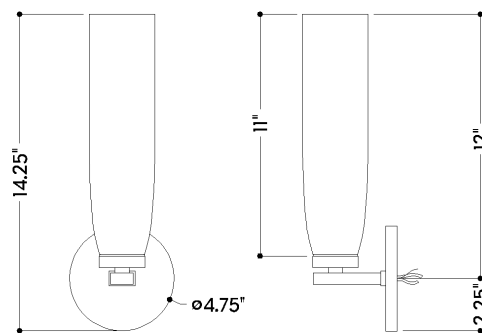

HARPSWELL

6831-AGB

FINISHES

AGED BRASS

DIMENSIONS

Height: 14.25"
Width/Diameter: 4.75"
Canopy/Backplate: 4.75"
Product Weight: 2.2lb
Extension: 4.25"
Top to Center: 12"
Canopy/Backplate Shape: Round
Sloped Ceiling Compatible: No
Living Finish: No
Uplight Only: No

Shade

Shade 1: Glass
Shade 1 Finish: Smoke
Shade 1 Top Width: 3"
Shade 1 Height: 10.75"

ELECTRICAL

Bulb 1

Bulb Included: No
Socket: E12 Candelabra Base
Bulb Type: T8-5.5
Max Wattage: 10
Bulb Quantity: 1
Wire Length: 7"
Cord Type: B & W TEFLON W/ GROUND WIRE
Gem Box Required (2"x3"): No
Dark Sky: No

SHIPPING

Carton 1: 15" x 10" x 7"
Carton 1 Weight: 4lb
Shipping Method: Ground
Country of Origin: VN

BOTTOM

FRONT

SIDE