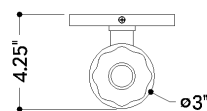

HARPSWELL

6831-AGB

FINISHES

AGED BRASS

DIMENSIONS

Height: 14.25"
Width/Diameter: 4.75"
Canopy/Backplate: 4.75"
Product Weight: 2.2lb
Extension: 4.25"
Top to Center: 12"
Canopy/Backplate Shape: Round
Sloped Ceiling Compatible: No
Living Finish: No
Uplight Only: No

Shade

Shade 1: Glass
Shade 1 Finish: Smoke
Shade 1 Top Width: 3"
Shade 1 Height: 10.75"

ELECTRICAL

Bulb 1

Bulb Included: No
Socket: E12 Candelabra Base
Bulb Type: T8-5.5
Max Wattage: 10
Bulb Quantity: 1
Wire Length: 7"
Cord Type: B & W TEFLON W/ GROUND WIRE
Gem Box Required (2"x3"): No
Dark Sky: No

SHIPPING

Carton 1: 15" x 10" x 7"
Carton 1 Weight: 4lb
Shipping Method: Ground
Country of Origin: VN

BOTTOM

FRONT

SIDE