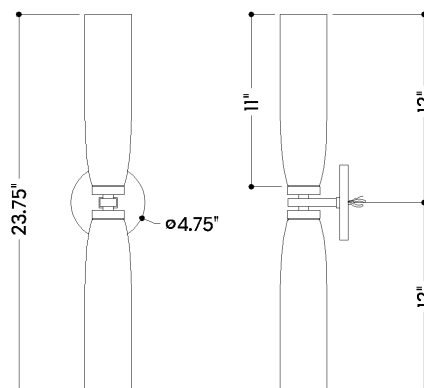

HARPSWELL

6832-AGB

FINISHES

AGED BRASS

DIMENSIONS

Height: 23.75"
Width/Diameter: 4.75"
Canopy/Backplate: 4.75"
Product Weight: 3.9lb
Extension: 4.25"
Top to Center: 12"
Canopy/Backplate Shape: Round
Sloped Ceiling Compatible: No
Living Finish: No
Uplight Only: No

Shade

Shade 1: Glass
Shade 1 Finish: Smoke
Shade 1 Top Width: 3"
Shade 1 Height: 10.75"

ELECTRICAL

Bulb 1

Bulb Included: No
Socket: E12 Candelabra Base
Bulb Type: T8-5.5
Max Wattage: 10
Bulb Quantity: 2
Wire Length: 7"
Cord Type: B & W TEFLON W/ GROUND WIRE
Gem Box Required (2"x3"): No
Dark Sky: No

SHIPPING

Carton 1: 15" x 14" x 7"
Carton 1 Weight: 6lb
Shipping Method: Ground
Country of Origin: VN

BOTTOM

FRONT

SIDE