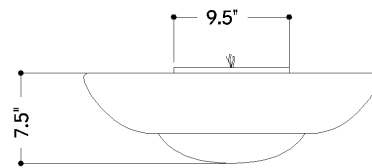

*Due to the one-of-a-kind nature of the medium, exact colors and patterns may vary slightly from the image shown.

FINISHES

VINTAGE GOLD LEAF

DIMENSIONS / SPECS

Height: 7.75"
Width/Diameter: 24.25"
Canopy/Backplate: 9.5"
Product Weight: 7.15lb
Canopy/Backplate Shape: Round
Sloped Ceiling Compatible: Yes
Living Finish: No
Uplight Only: No

Shade 1: Glass
Shade 1 Finish: Opal Glossy
Shade 1 Top Width: 12.75"
Shade 1 Bottom L/W: 0" / 12.75"
Shade 1 Height: 7"
Shade 2: Natural Woven
Shade 2 Finish: Rattan
Shade 2 Top Width: 24.5"
Shade 2 Bottom L/W: 0" / 24.5"
Shade 2 Height: 5"

ELECTRICAL

Bulb 1

Bulb Included: No
Socket: E26 Medium Base
Bulb Type: A19
Max Wattage: 15
Bulb Quantity: 2
Wire Length: 7"
Cord Type: B & W TEFLON W/ COPPER
GROUND WIRE
Gem Box Required (2"x3"): No
Dark Sky: No

SHIPPING

Carton 1: 28" x 28" x 18"
Carton 1 Weight: 21lb
Shipping Method: Ground
Country of Origin: PH

FRONT

BOTTOM