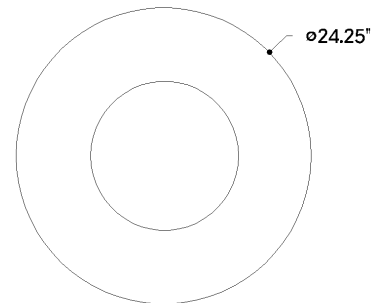

*Due to the one-of-a-kind nature of the medium, exact colors and patterns may vary slightly from the image shown.

FINISHES

VINTAGE GOLD LEAF

DIMENSIONS / SPECS

Height: 7.75"
Width/Diameter: 24.25"
Canopy/Backplate: 9.5"
Product Weight: 7.15lb
Canopy/Backplate Shape: Round
Sloped Ceiling Compatible: Yes
Living Finish: No
Uplight Only: No

Shade 1: Glass
Shade 1 Finish: Opal Glossy
Shade 1 Top Width: 12.75"
Shade 1 Bottom L/W: 0" / 12.75"
Shade 1 Height: 7"
Shade 2: Natural Woven
Shade 2 Finish: Rattan
Shade 2 Top Width: 24.5"
Shade 2 Bottom L/W: 0" / 24.5"
Shade 2 Height: 5"

ELECTRICAL

Bulb 1

Bulb Included: No
Socket: E26 Medium Base
Bulb Type: A19
Max Wattage: 15
Bulb Quantity: 2
Wire Length: 7"
Cord Type: B & W TEFLON W/ COPPER
GROUND WIRE
Gem Box Required (2"x3"): No
Dark Sky: No

SHIPPING

Carton 1: 28" x 28" x 18"
Carton 1 Weight: 21lb
Shipping Method: Ground
Country of Origin: PH

FRONT

BOTTOM