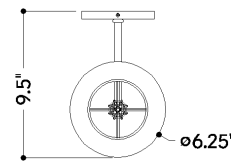

FINISHES

AGED BRASS

DIMENSIONS

Height: 18.75"
Width/Diameter: 6.25"
Canopy/Backplate: 4.75"
Product Weight: 2.2lb
Extension: 9.5"
Top to Center: 14.5"
Canopy/Backplate Shape: Round
Sloped Ceiling Compatible: No
Living Finish: No
Uplight Only: Yes

Shade

Shade 1: Textile
Shade 1 Finish: Textured Linen
Shade 1 Top Width: 4"
Shade 1 Bottom L/W: 0" / 6.25"
Shade 1 Height: 6"

ELECTRICAL

Bulb 1

Bulb Included: No
Socket: E12 Candelabra Base
Bulb Type: B11
Max Wattage: 10
Bulb Quantity: 1
Wire Length: 7"
Cord Type: B & W TEFLON W/ GROUND WIRE
Gem Box Required (2"x3"): No
Dark Sky: No

SHIPPING

Carton 1: 17" x 12" x 9"
Carton 1 Weight: 4lb
Shipping Method: Ground
Country of Origin: VN

TOP

FRONT

SIDE