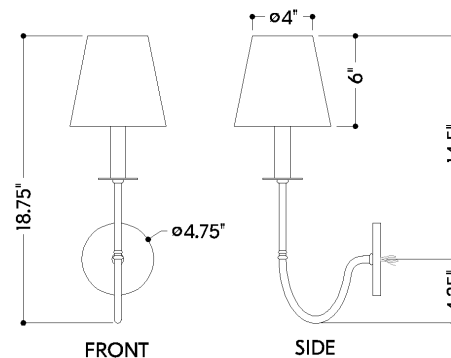

FINISHES

AGED BRASS

DIMENSIONS

Height: 18.75"
Width/Diameter: 6.25"
Canopy/Backplate: 4.75"
Product Weight: 2.2lb
Extension: 9.5"
Top to Center: 14.5"
Canopy/Backplate Shape: Round
Sloped Ceiling Compatible: No
Living Finish: No
Uplight Only: Yes

Shade

Shade 1: Textile
Shade 1 Finish: Textured Linen
Shade 1 Top Width: 4"
Shade 1 Bottom L/W: 0" / 6.25"
Shade 1 Height: 6"

ELECTRICAL

Bulb 1

Bulb Included: No
Socket: E12 Candelabra Base
Bulb Type: B11
Max Wattage: 10
Bulb Quantity: 1
Wire Length: 7"
Cord Type: B & W TEFLON W/ GROUND WIRE
Gem Box Required (2"x3"): No
Dark Sky: No

SHIPPING

Carton 1: 17" x 12" x 9"
Carton 1 Weight: 4lb
Shipping Method: Ground
Country of Origin: VN

TOP

FRONT

SIDE