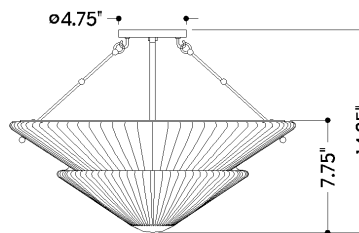

LOBURN

7013-AGB

FINISHES

AGED BRASS

Coastal Suitable Finish (EPM): No

DIMENSIONS

Height: 14.25"

Width/Diameter: 20.25"

Canopy/Backplate: 4.75"

Product Weight: 8.26lb

Canopy/Backplate Shape: Round

Sloped Ceiling Compatible: No

Living Finish: No

Uplight Only: No

Shade

Shade 1: Glass

Shade 1 Finish: Opal Matte

Shade 1 Top Width: 20.25"

Shade 1 Height: 7.75"

ELECTRICAL

Bulb 1

Bulb Included: No

Socket: E12 Candelabra Base

Bulb Type: B11

Max Wattage: 10

Bulb Quantity: 3

Wire Length: 7"

Cord Type: B & W TEFLON W/ GROUND WIRE

Gem Box Required (2"x3"): No

Dark Sky: No

SHIPPING

Carton 1: 23" x 23" x 12"

Carton 1 Weight: 12lb

Shipping Method: Ground

Country of Origin: VN

FRONT