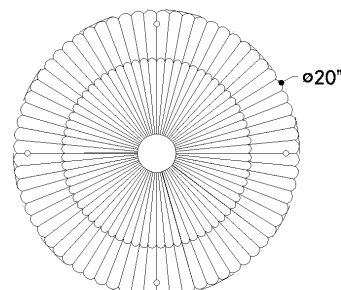

LOBURN

7013-AGB

FINISHES

AGED BRASS

DIMENSIONS / SPECS

Height: 14.25"
Width/Diameter: 20.25"
Canopy/Backplate: 4.75"
Product Weight: 8.26lb
Canopy/Backplate Shape: Round
Sloped Ceiling Compatible: Yes
Living Finish: No
Uplight Only: No

Shade 1: Glass
Shade 1 Finish: Opal Matte
Shade 1 Top Width: 20.25"
Shade 1 Height: 7.75"

ELECTRICAL

Bulb 1

Bulb Included: No
Socket: E12 Candelabra Base
Bulb Type: B11
Max Wattage: 10
Bulb Quantity: 3
Wire Length: 7"
Cord Type: B & W TEFLON W/ GROUND WIRE
Gem Box Required (2"x3"): No
Dark Sky: No

SHIPPING

Carton 1: 23" x 23" x 12"
Carton 1 Weight: 12lb
Shipping Method: Ground
Country of Origin: VN

BOTTOM