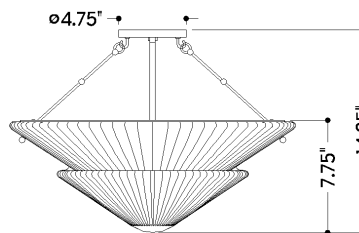

LOBURN

7013-AGB

FINISHES

AGED BRASS

DIMENSIONS

Height: 14.25"
Width/Diameter: 20.25"
Canopy/Backplate: 4.75"
Product Weight: 8.26lb
Canopy/Backplate Shape: Round
Sloped Ceiling Compatible: No
Living Finish: No
Uplight Only: No

Shade

Shade 1: Glass
Shade 1 Finish: Opal Matte
Shade 1 Top Width: 20.25"
Shade 1 Height: 7.75"

ELECTRICAL

Bulb 1

Bulb Included: No
Socket: E12 Candelabra Base
Bulb Type: B11
Max Wattage: 10
Bulb Quantity: 3
Wire Length: 7"
Cord Type: B & W TEFLON W/ GROUND WIRE
Gem Box Required (2"x3"): No
Dark Sky: No

SHIPPING

Carton 1: 23" x 23" x 12"
Carton 1 Weight: 12lb
Shipping Method: Ground
Country of Origin: VN

FRONT