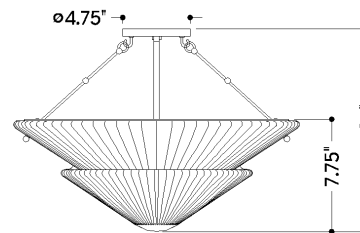

SHIPPING

Carton 1: 23" x 23" x 12"
Carton 1 Weight: 12lb
Shipping Method: Ground
Country of Origin: VN

FRONT