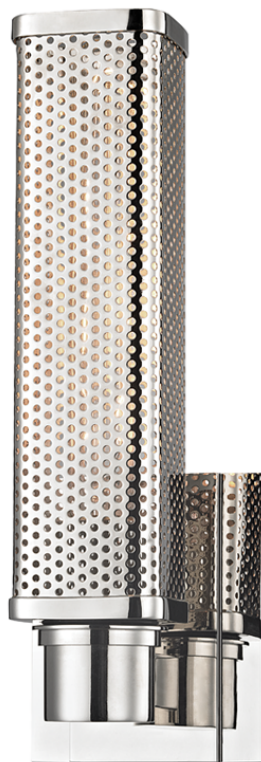

GIBBS

7031-PN

A long exposed-filament bulb suffuses its warm glow through a perforated metal shade in our Gibbs family. The smooth edges of its soft square shape and the fine quality of its finish breathe a human warmth into a fixture with a Machine Age aesthetic.

FINISHES

POLISHED NICKEL

DIMENSIONS / SPECS

Height: 12.5"

Width/Diameter: 4.5"

Product Weight: 2lb

Extension: 4.5"

Top to Center: 10"

Canopy/Backplate Shape: Rectangle

Sloped Ceiling Compatible: No

Living Finish: No

Uplight Only: No

Shade 1: Steel

Shade 1 Top Length: 2.75"

Shade 1 Top Width: 2.75"

Shade 1 Bottom L/W: 2.75" / 2.75"

Shade 1 Height: 10.25"

Replacement Glass Item #(s): SHD-007031-PN

ELECTRICAL

Bulb 1

Bulb Included: No

Socket: E26 Medium Base

Bulb Type: T10-8.5

Max Wattage: 75

Bulb Quantity: 1

Wire Length: 7"

Switch Type: N/A

Gem Box Required (2"x3"): No

Dark Sky: No

SHIPPING

Carton 1: 15" x 8" x 9"

Carton 1 Weight: 3lb

Shipping Method: Ground

Country of Origin: VN