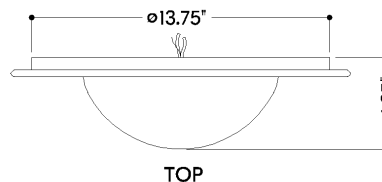

FINISHES

AGED BRASS

Coastal Suitable Finish (EPM): No

DIMENSIONS

Height: 4.25"

Width/Diameter: 15.75"

Canopy/Backplate: 15.75"

Product Weight: 6.6lb

Shade 1 Height: 3.75"

ELECTRICAL

Bulb 1

Bulb Included: N/A

Socket: Integrated LED

Max Wattage: 13

Bulb Quantity: 1

Wire Length: 7"

TOP

FRONT

SHIPPING

Carton 1: 19" x 19" x 8"

Carton 1 Weight: 9lb

Shipping Method: Ground

Country of Origin: VN